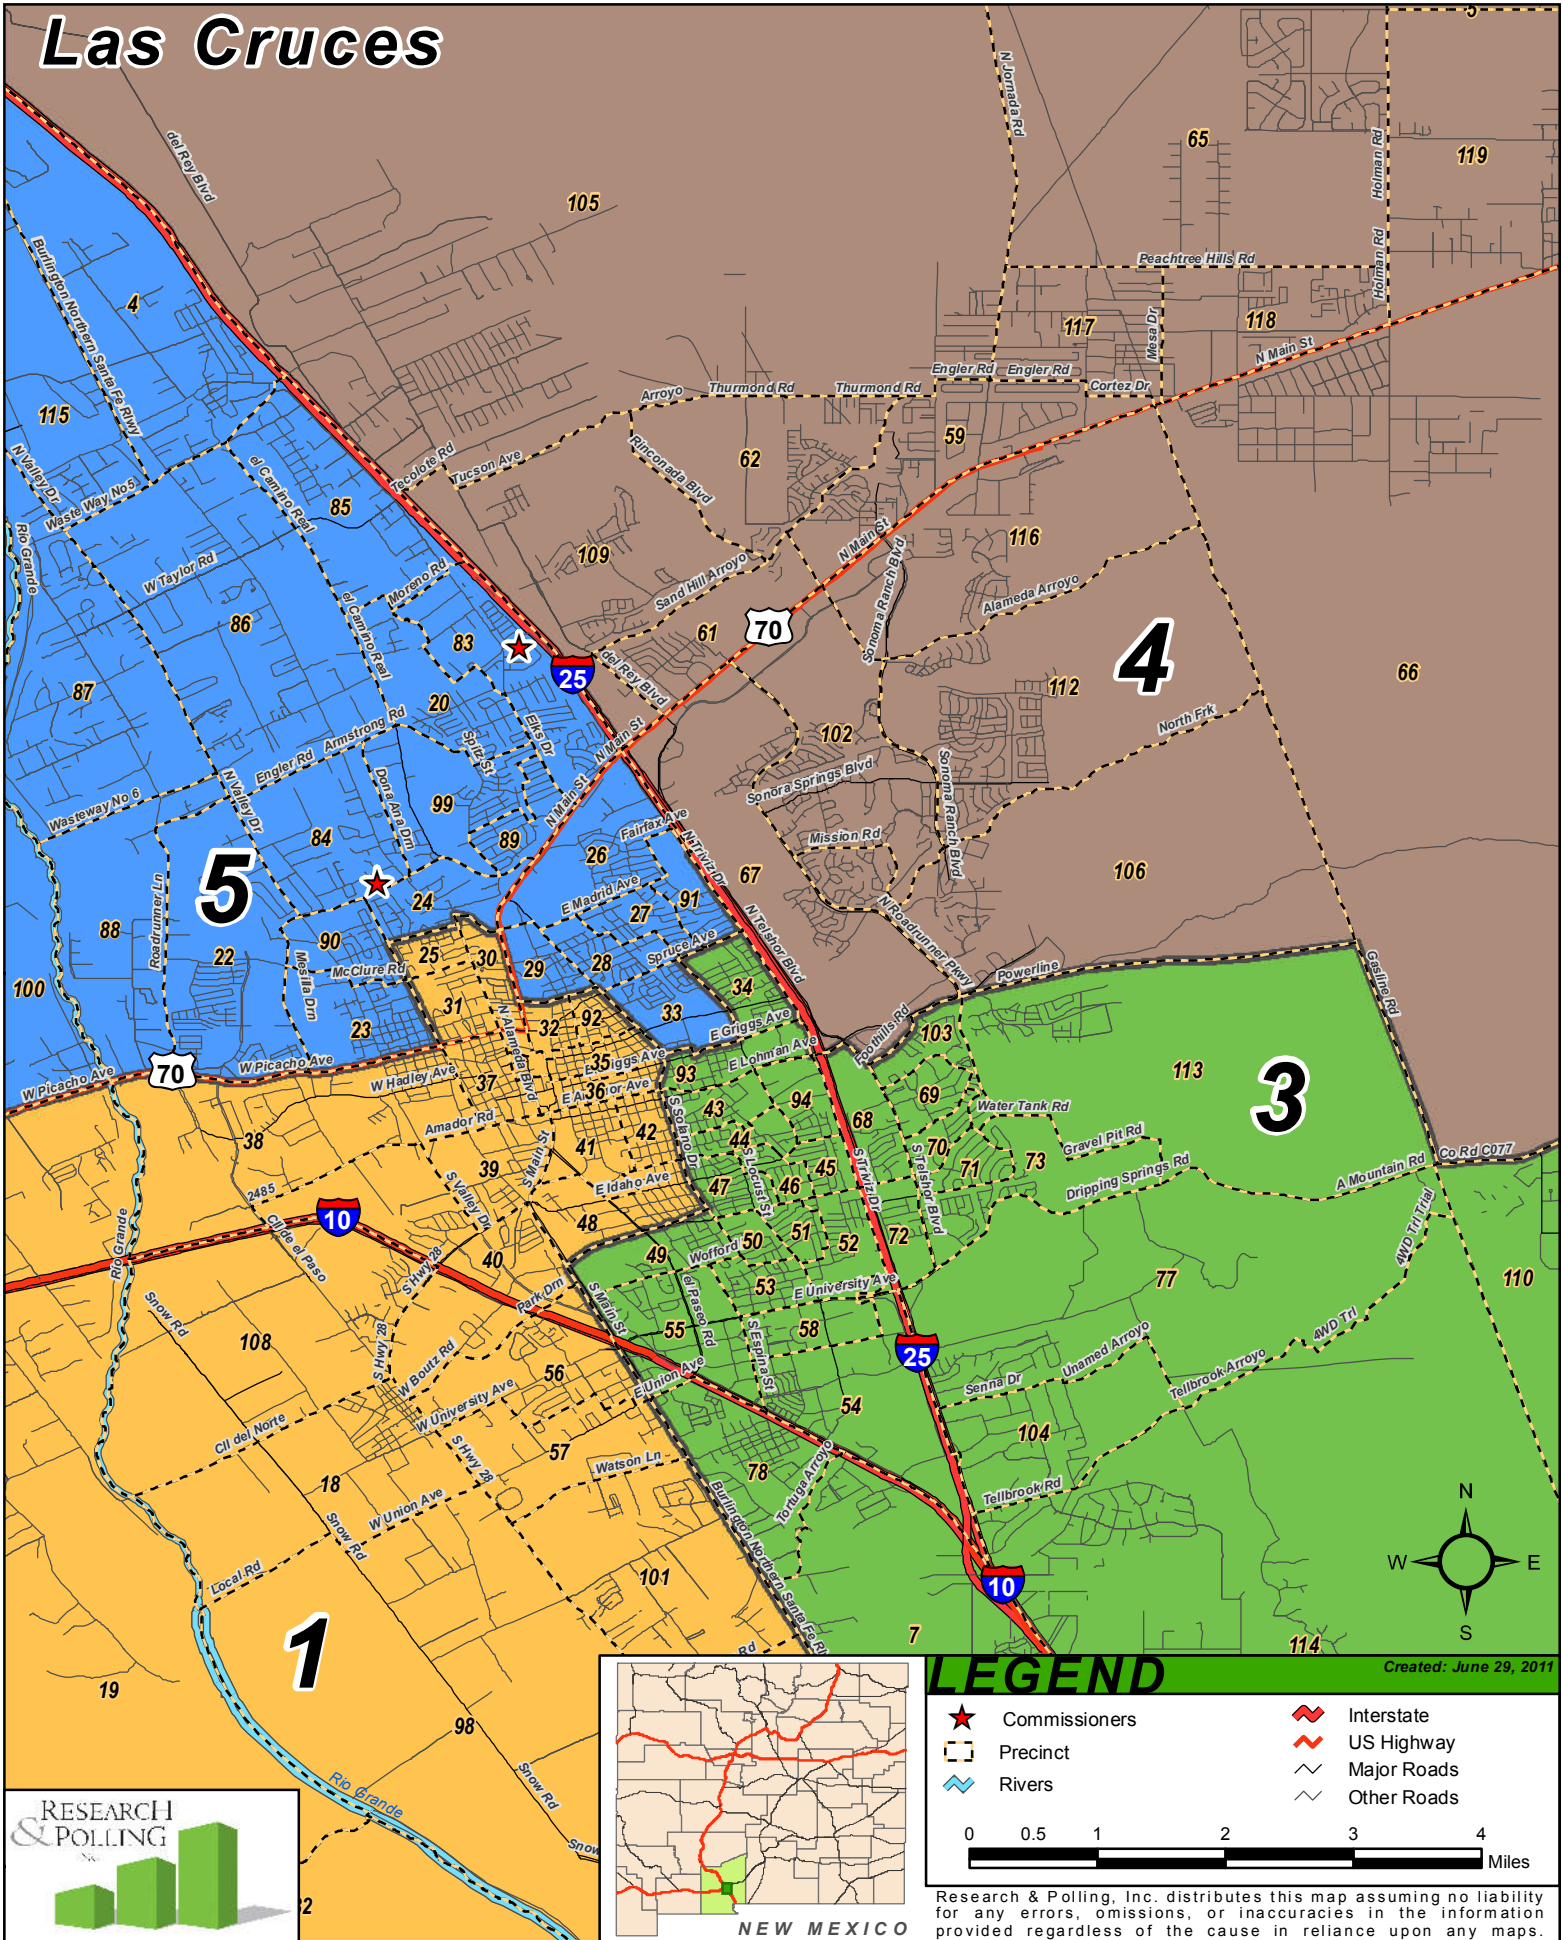

# Doña Ana County Commission

# Plan D-7

## Las Cruces

**LEGEND** Created: June 29, 2011

★	Commissioners		Interstate
□	Precinct		US Highway
	Rivers		Major Roads
			Other Roads

0 0.5 1 2 3 4 Miles

Research & Polling, Inc. distributes this map assuming no liability for any errors, omissions, or inaccuracies in the information provided regardless of the cause in reliance upon any maps.