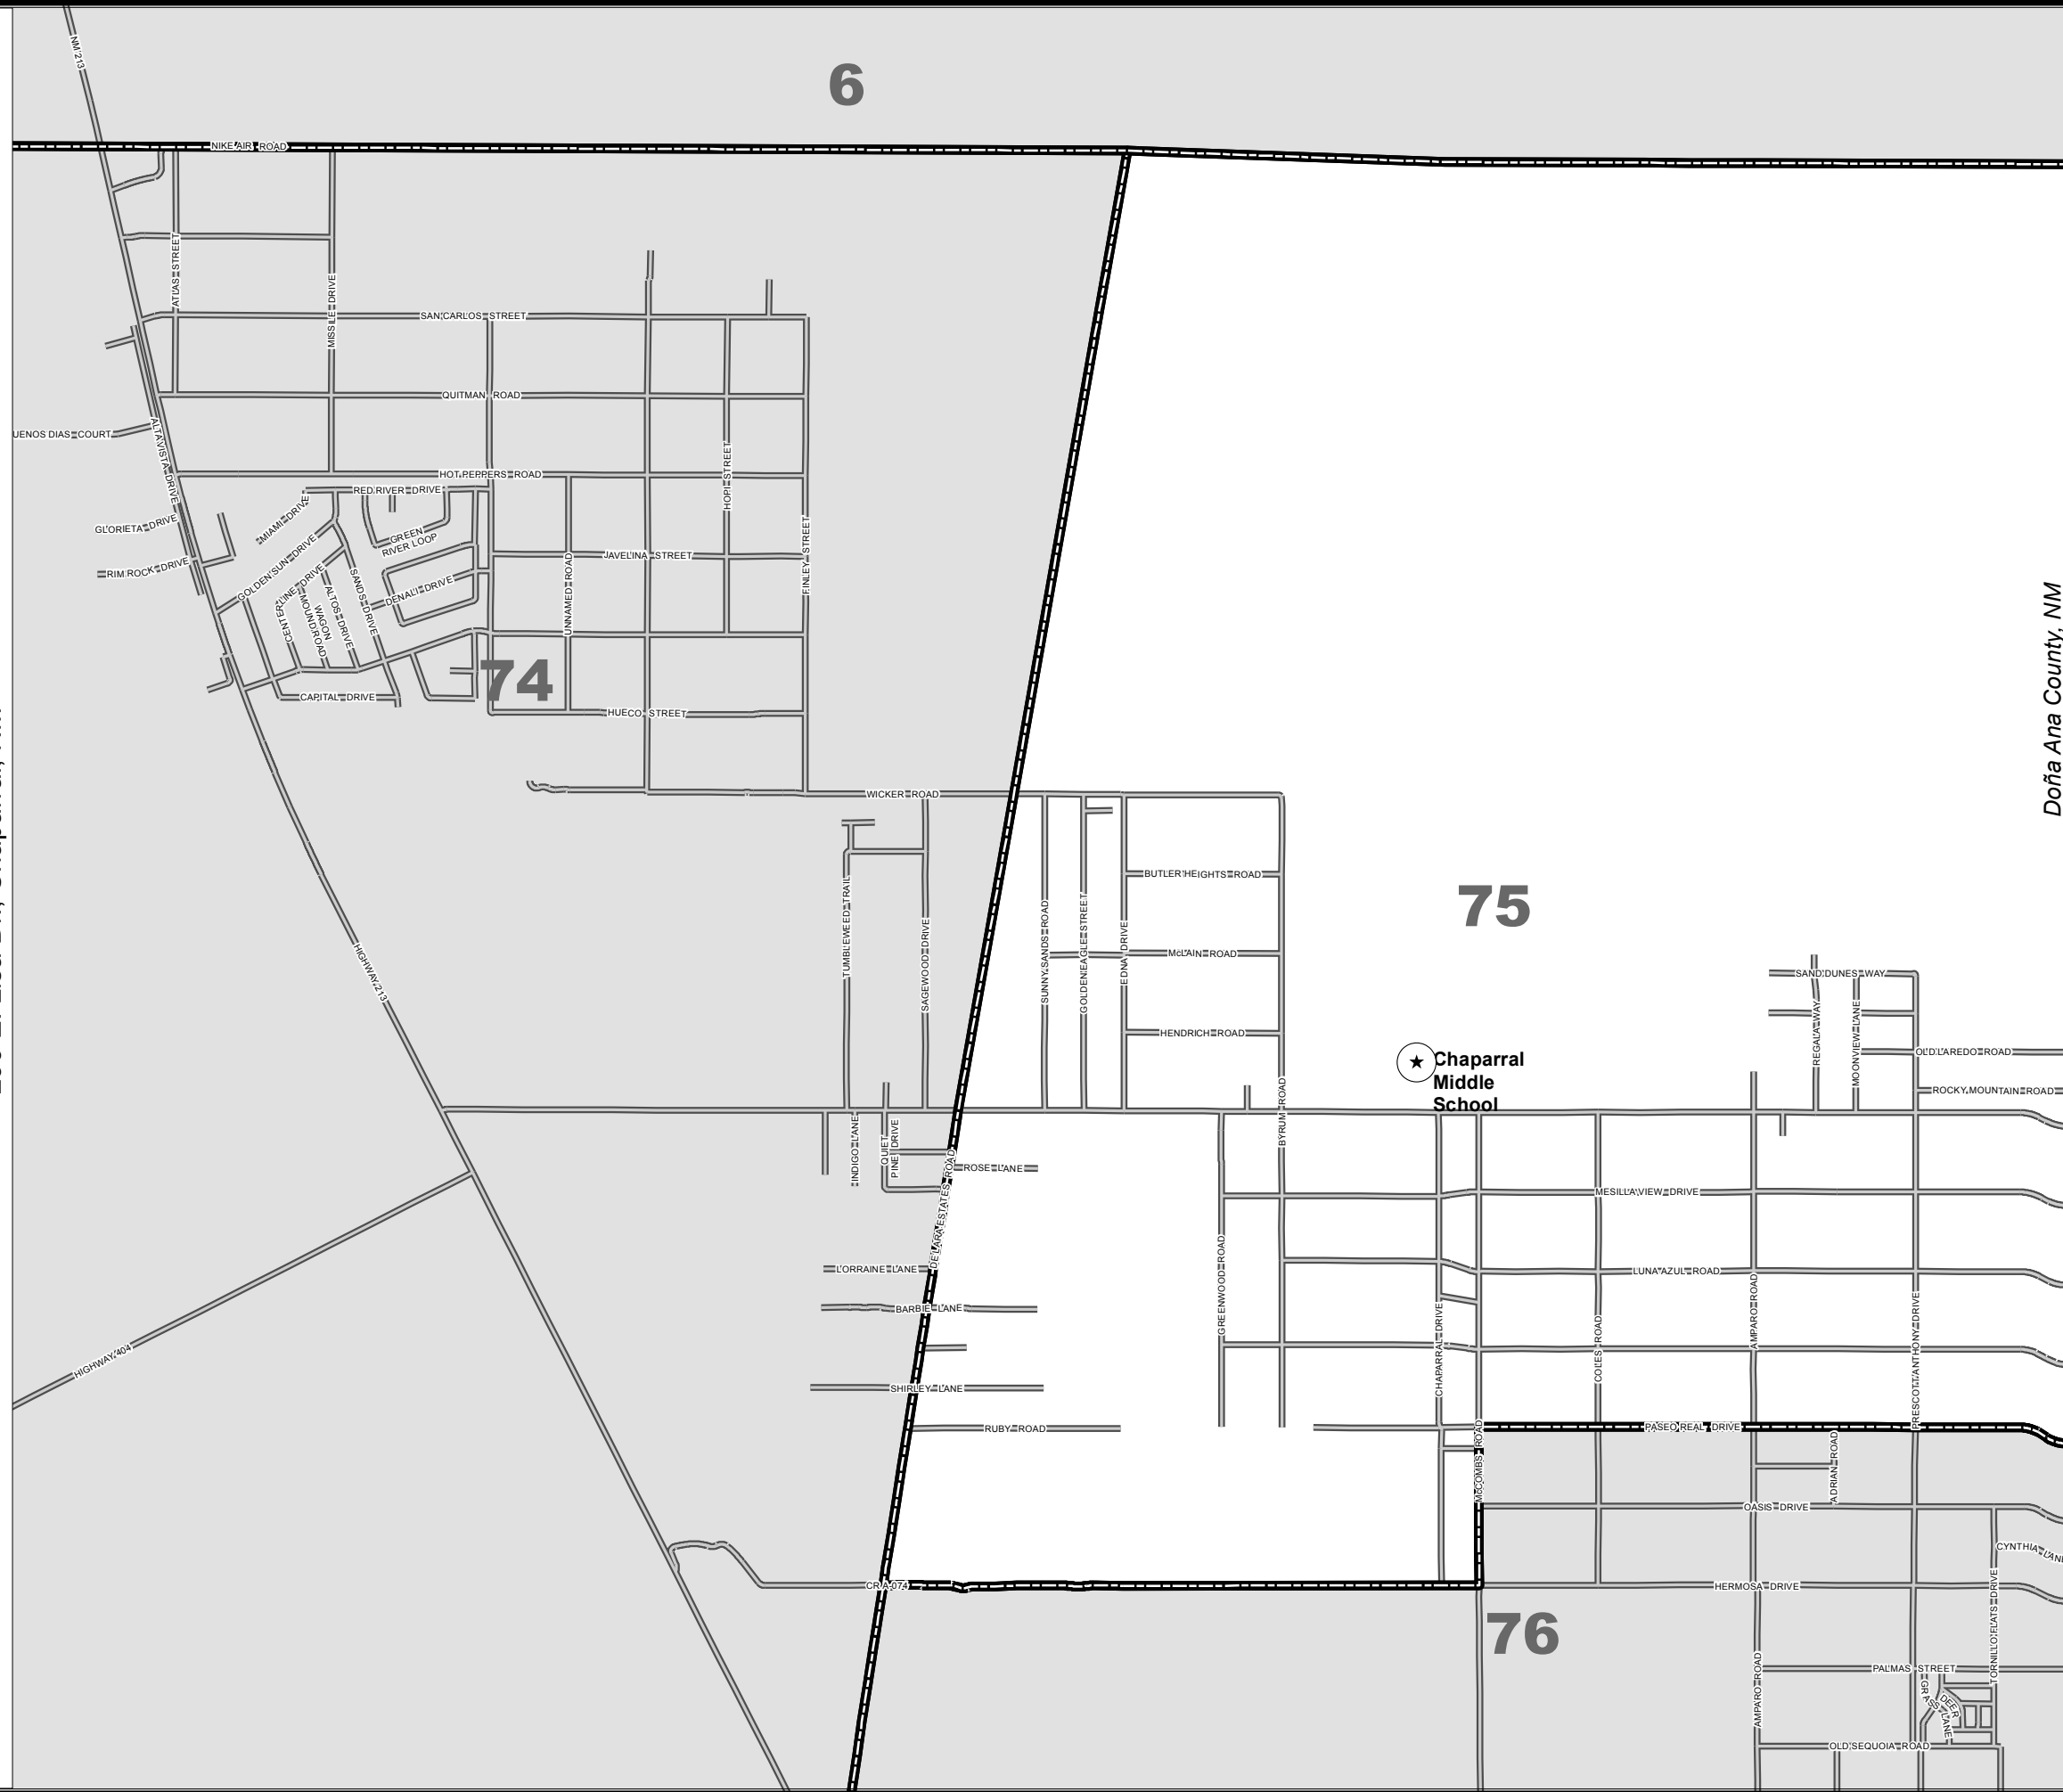

# Official Precinct Map Precinct 75

Chaparral North  
POLLING LOCATION  
Chaparral Middle School  
290 E. Lisa Dr., Chaparral, NM

- Legend**
- Other Polling Locations
  - Precinct Boundary
  - Rio Grande
  - Canals
  - Roads
  - Precinct
- ★ Poll Location

0 2,200 4,400 6,600 Feet

Dofia Ana County, NM  
Otero County, NM