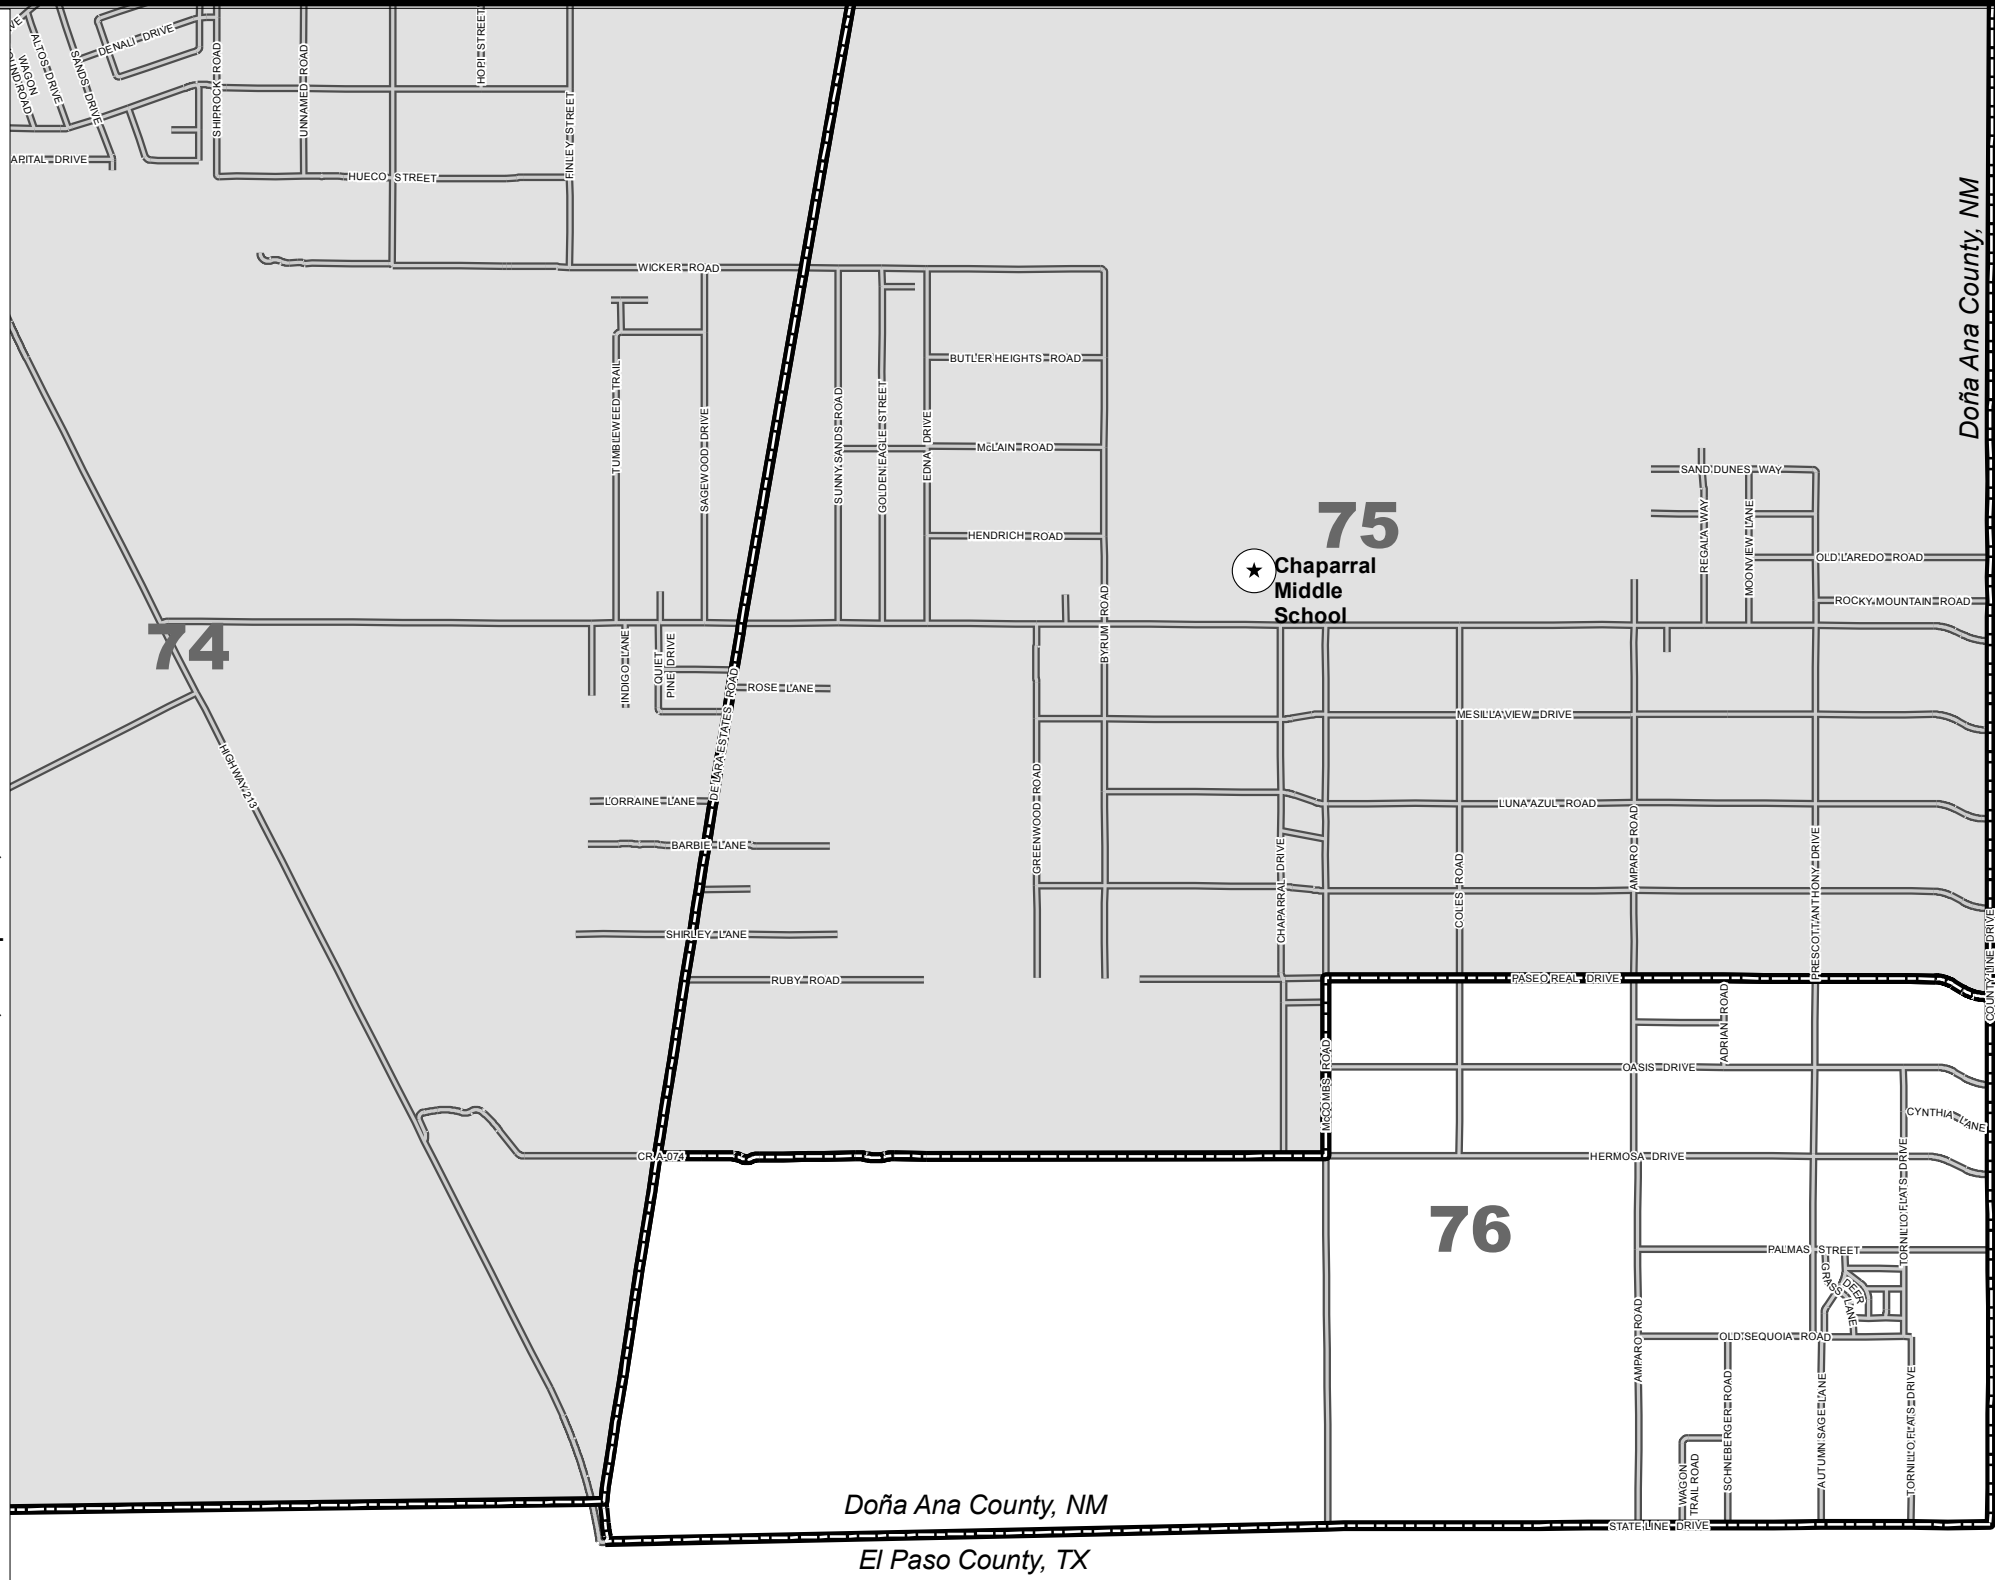

Official Precinct Map Precinct 76

Chaparral South
POLLING LOCATION
Chaparral Middle School
290 E. Lisa Dr., Chaparral, NM

- Legend**
- Other Polling Locations
 - Precinct Boundary
 - Rio Grande
 - Canals
 - Roads
 - Precinct
 - Poll Location

0 2,200 4,400 6,600 Feet

Doña Ana County, NM

Otero County, NM

Doña Ana County, NM

El Paso County, TX