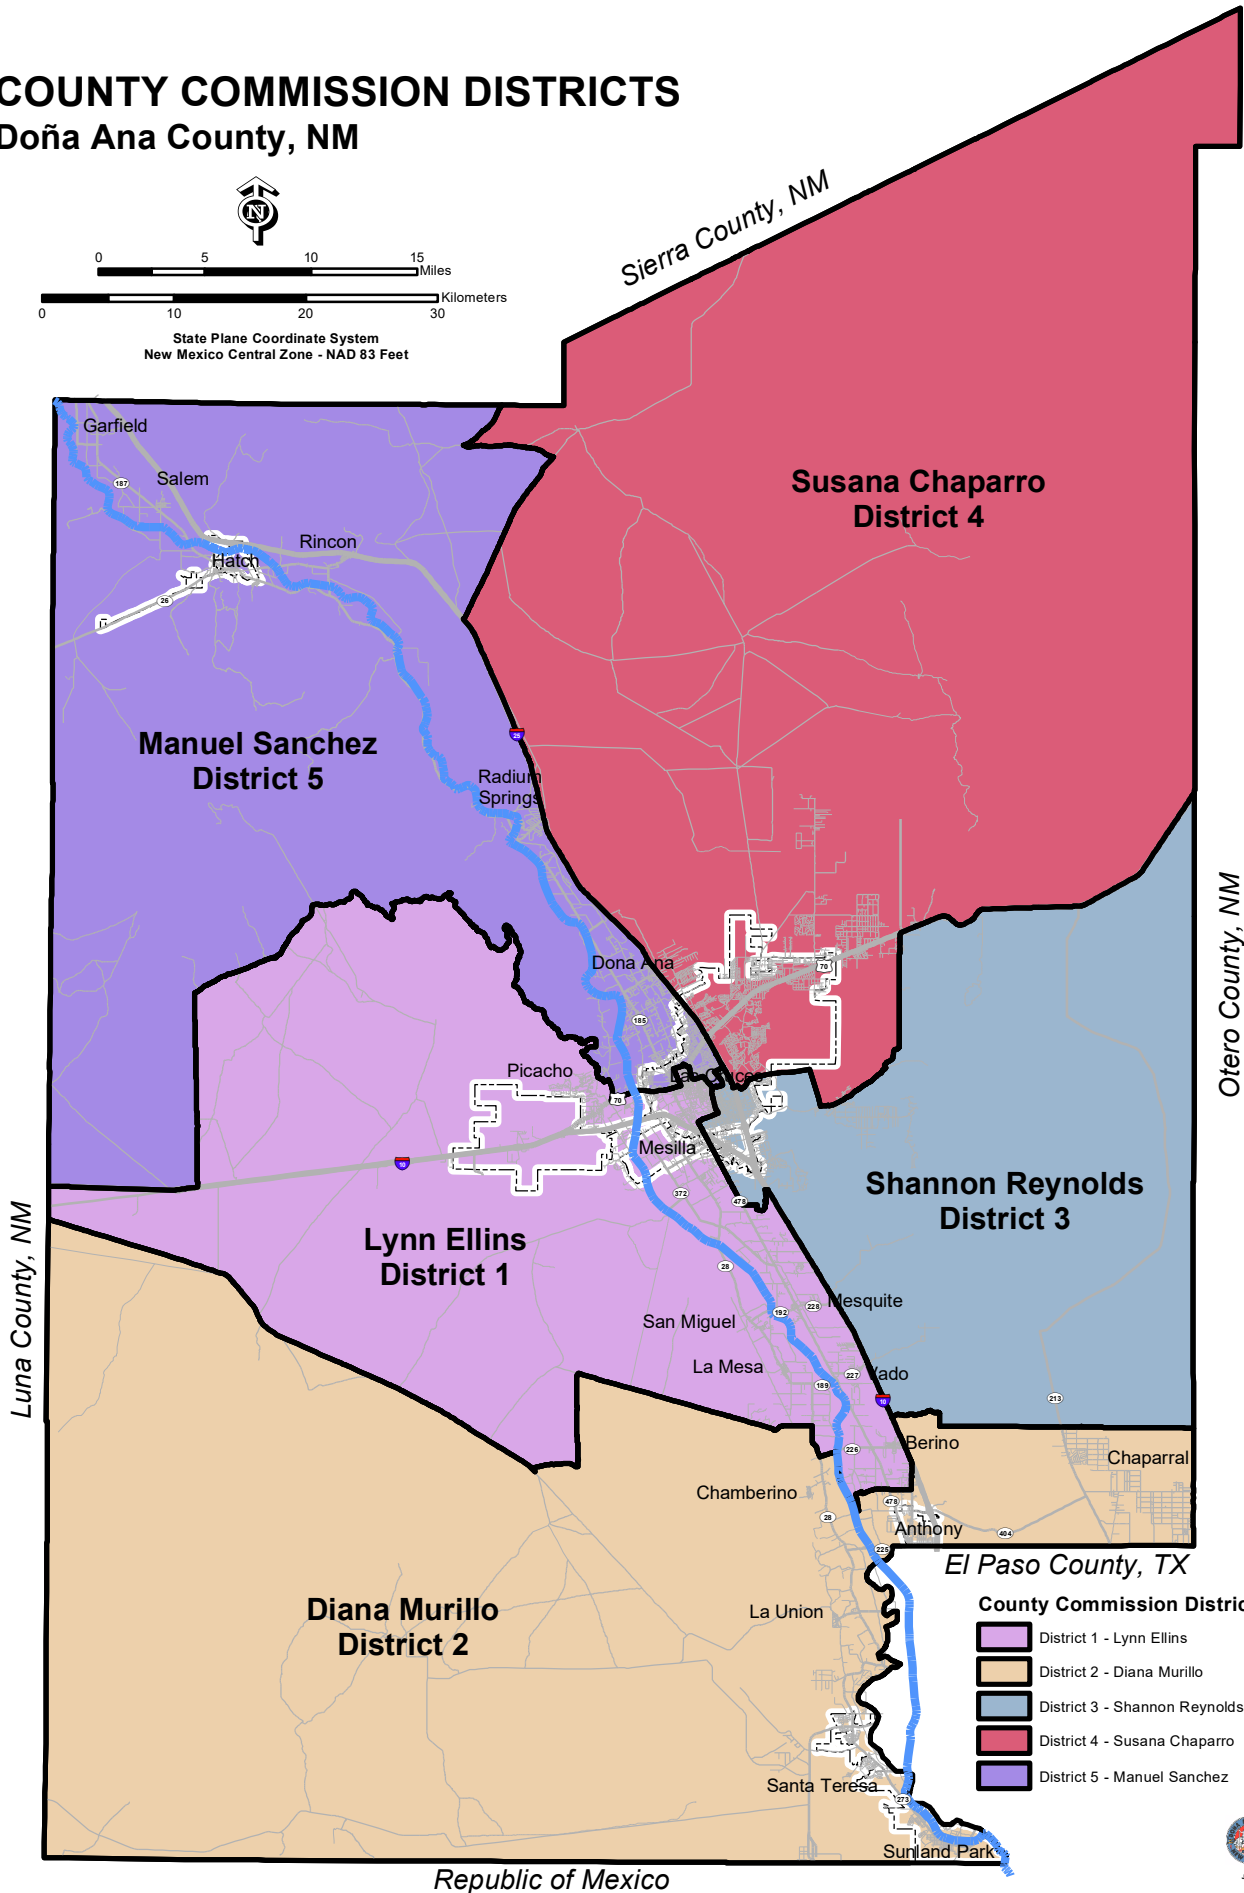

# COUNTY COMMISSION DISTRICTS

## Doña Ana County, NM

- County Commission Districts**
- District 1 - Lynn Ellins
  - District 2 - Diana Murillo
  - District 3 - Shannon Reynolds
  - District 4 - Susana Chaparro
  - District 5 - Manuel Sanchez