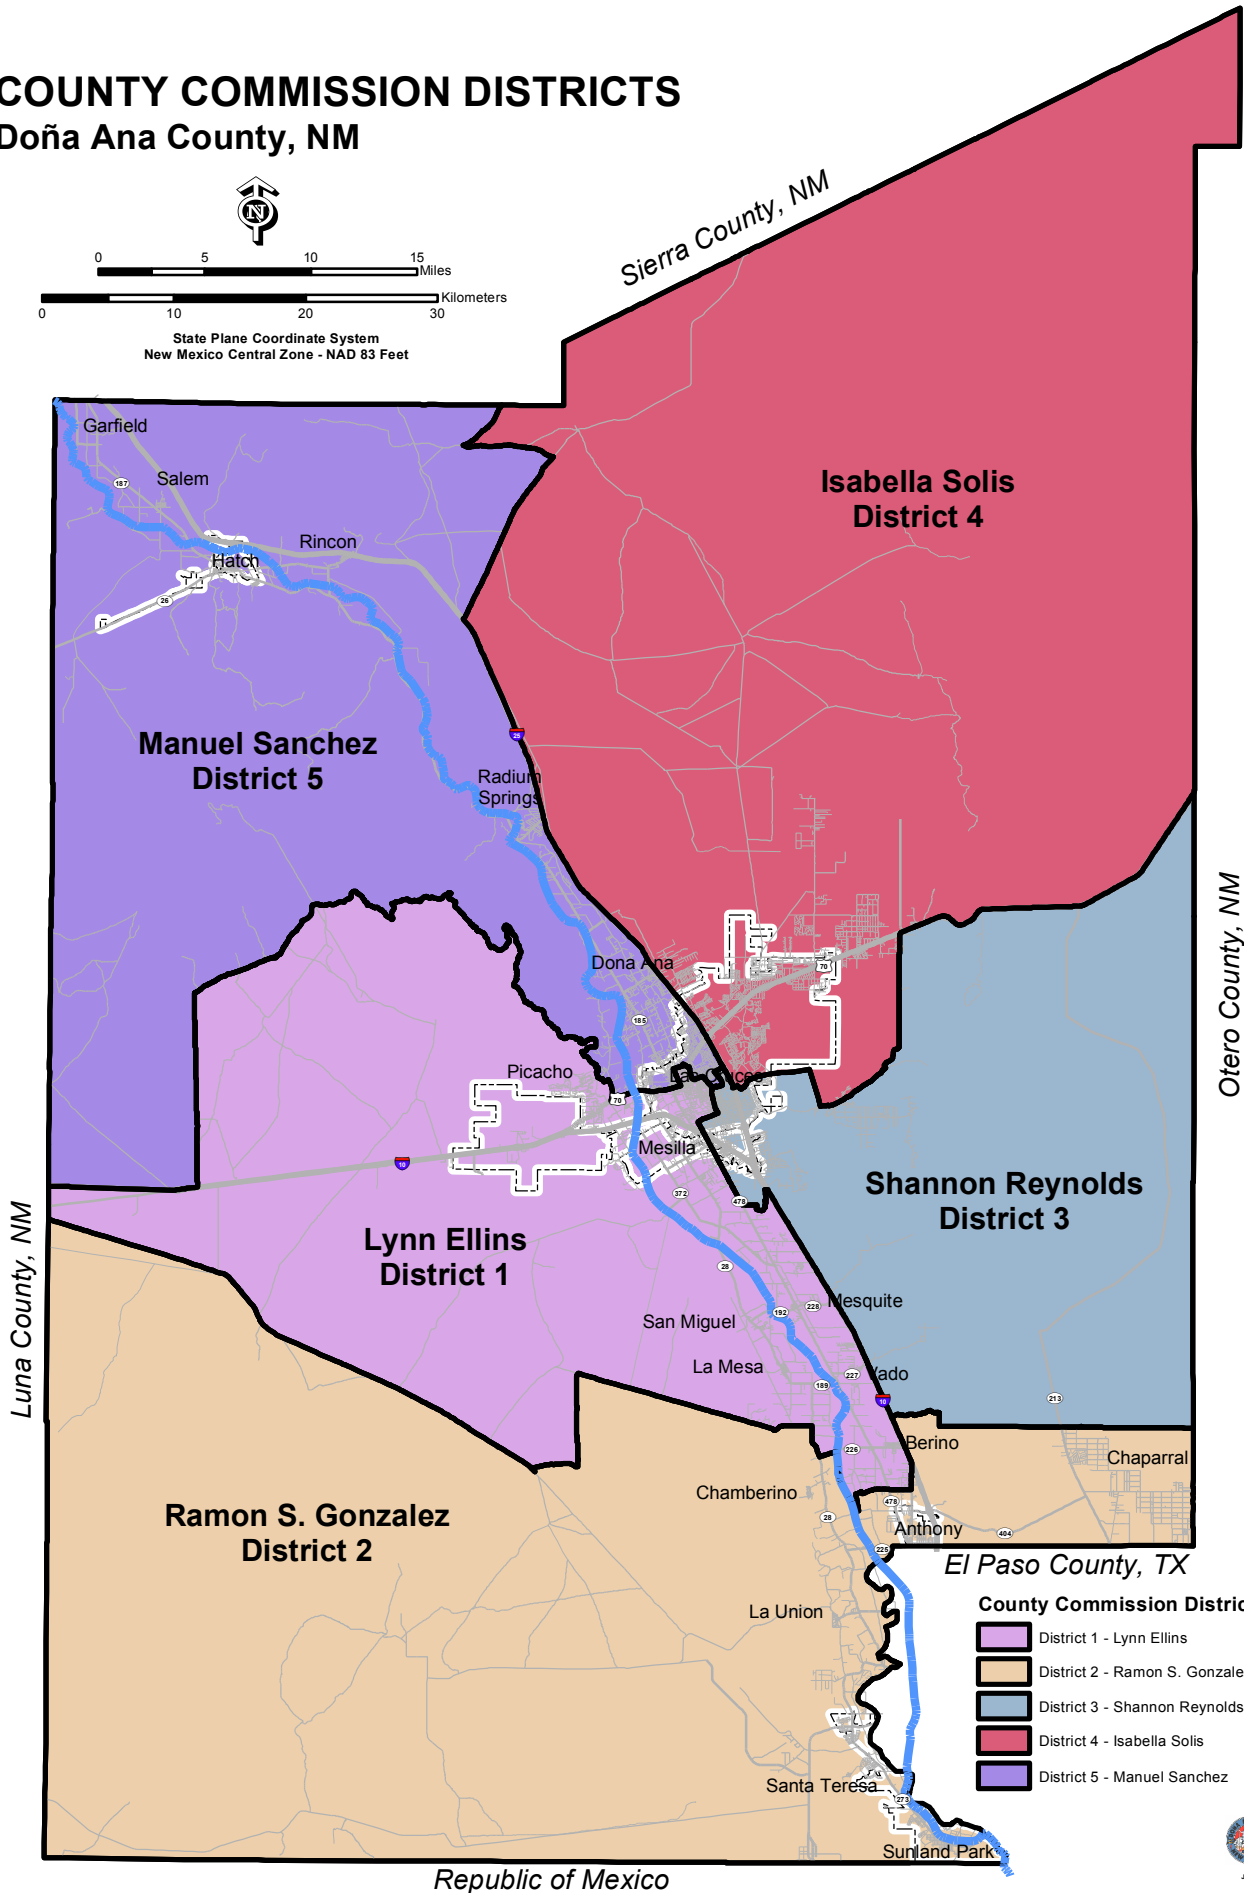

COUNTY COMMISSION DISTRICTS

Doña Ana County, NM

- County Commission Districts**
- District 1 - Lynn Ellins
 - District 2 - Ramon S. Gonzalez
 - District 3 - Shannon Reynolds
 - District 4 - Isabella Solis
 - District 5 - Manuel Sanchez