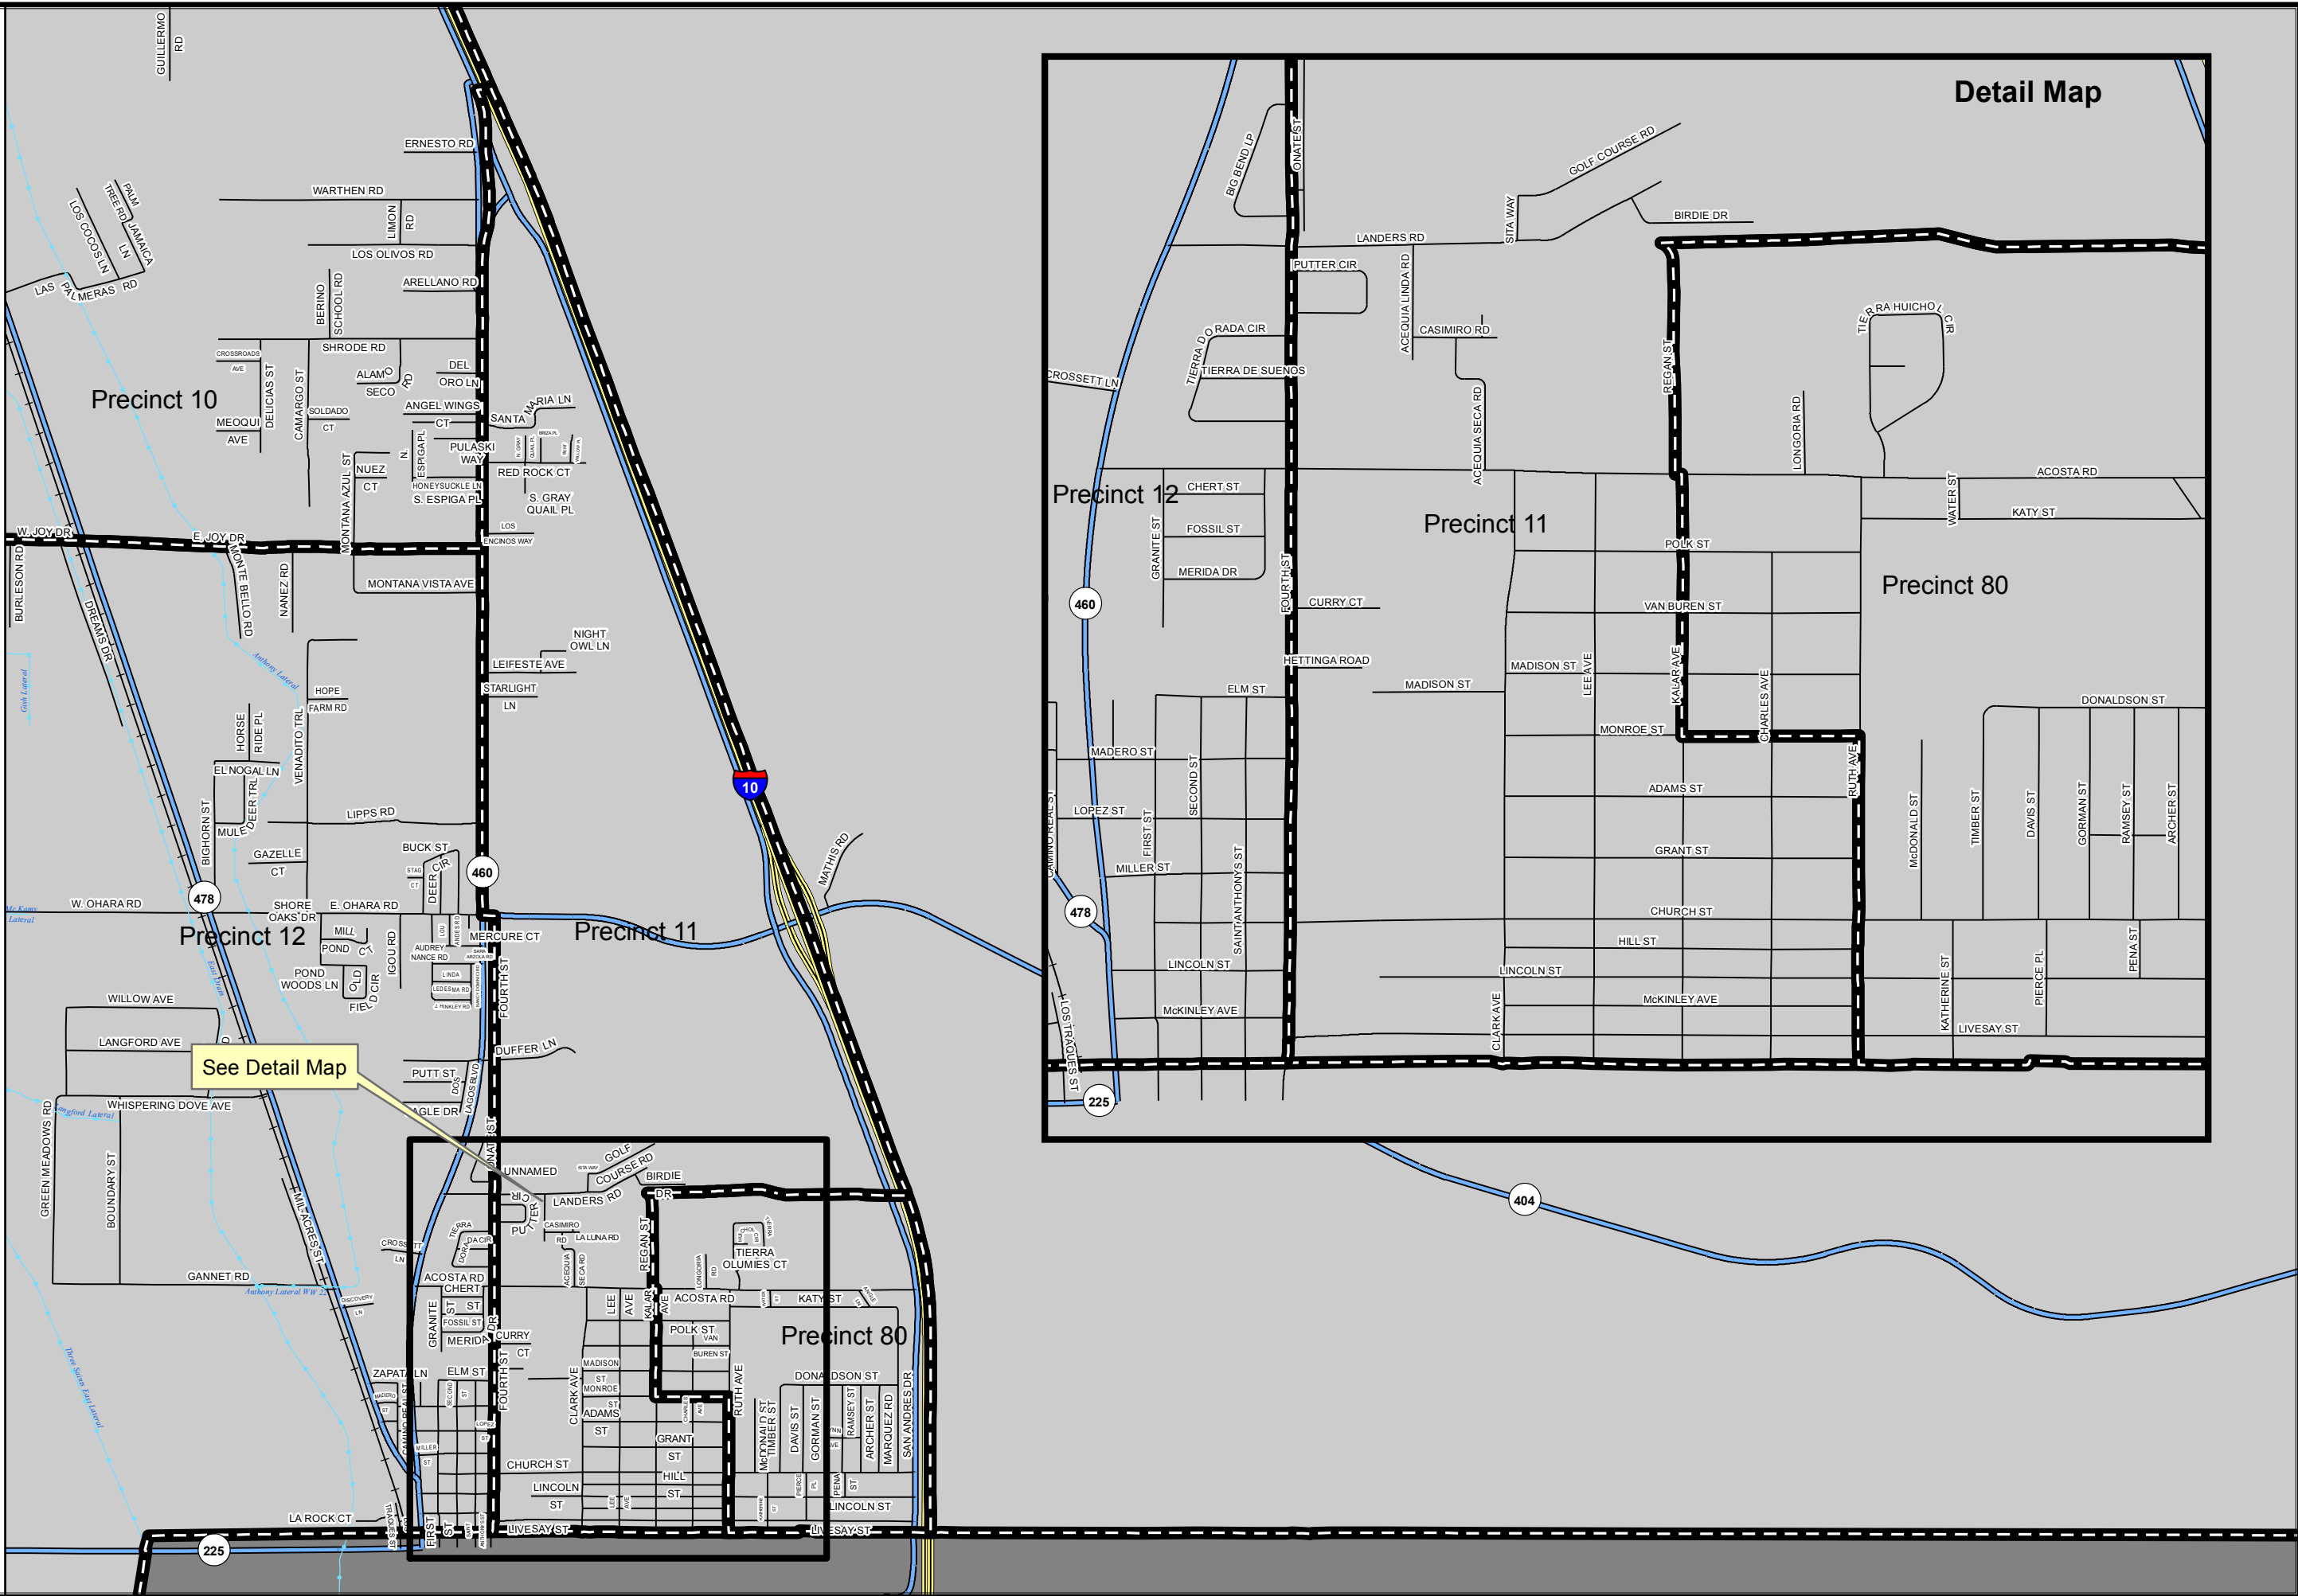

Doña Ana County, NM

Precinct 11

Anthony North

POLLING LOCATION
Refer to Voting Convenience Center List

Legend

- Precinct Boundary
- Precinct 11
- EBID Canals
- Rio Grande
- Roads**
- OTHER
- INTERSTATE
- RAMP
- HIGHWAY; STATE ROAD
- CLOSED/GATED
- Rail

Detail Map