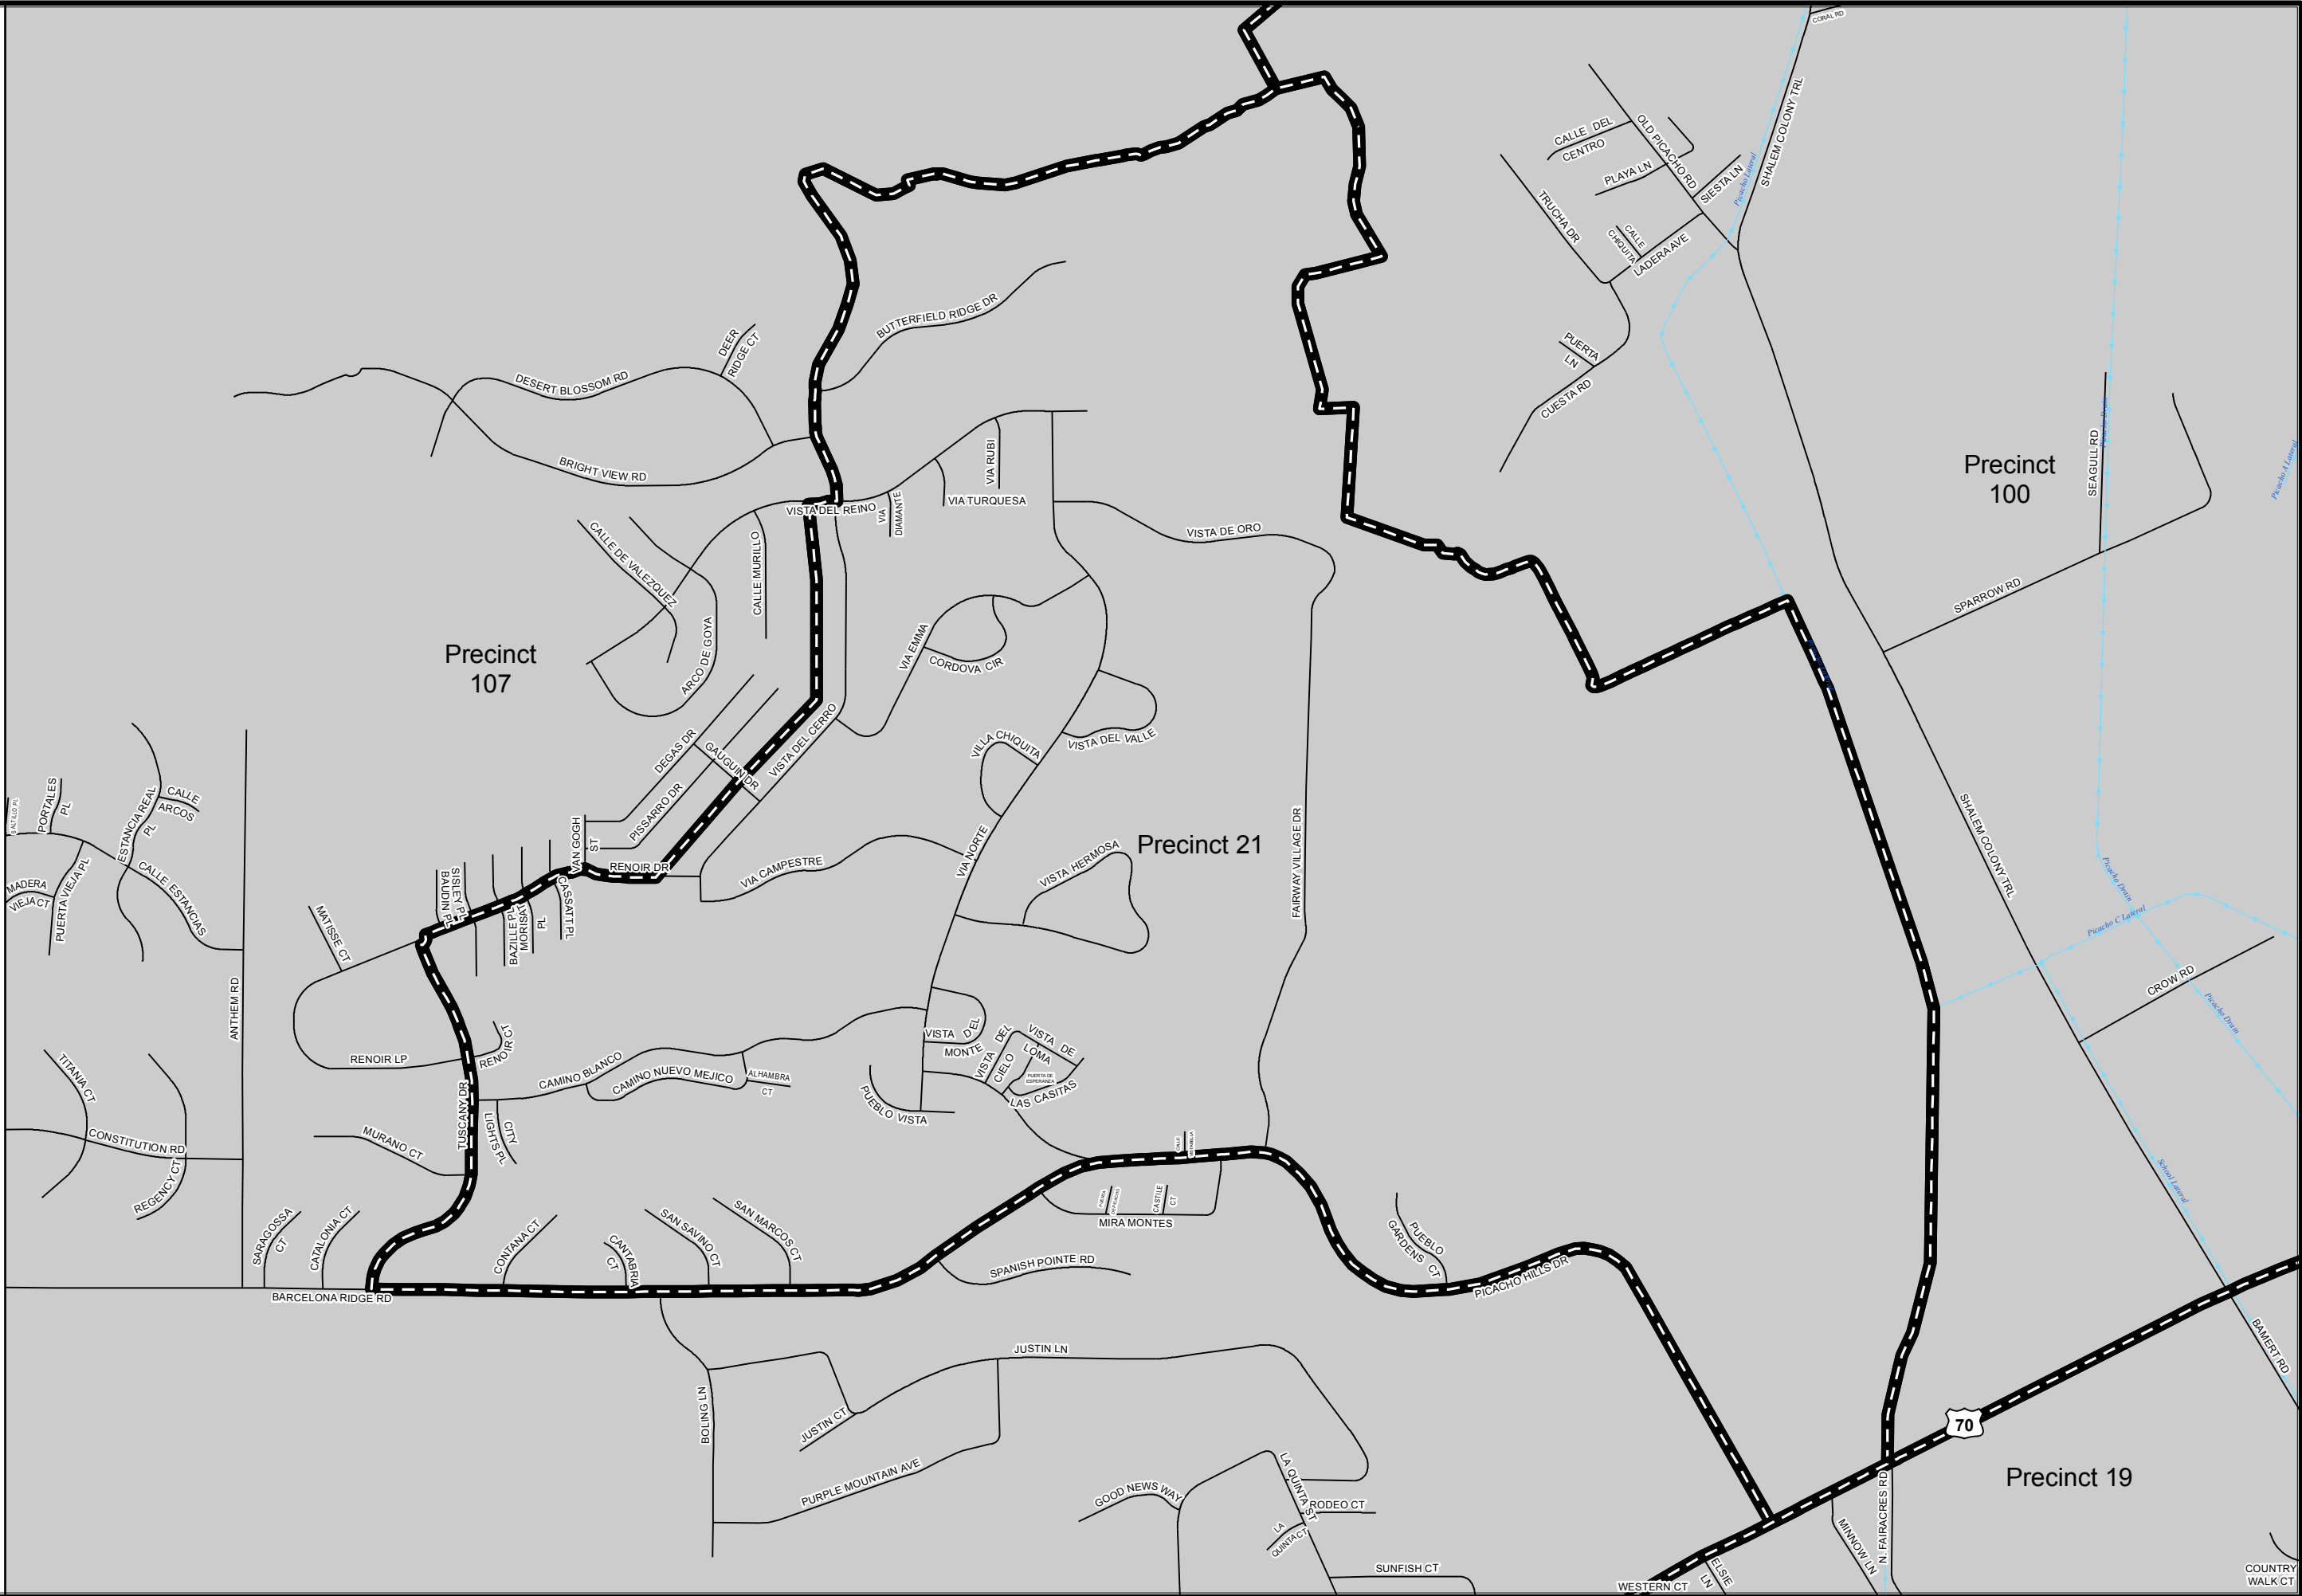

Doña Ana County, NM

Precinct 21

Picacho Hills

POLLING LOCATION
Refer to Voting Convenience Center List

Legend

-  Precinct Boundary
-  Precinct 21
-  EBID Canals
-  Rio Grande
- Roads**
-  OTHER
-  INTERSTATE
-  RAMP
-  HIGHWAY; STATE ROAD
-  CLOSED/GATED
-  Rail

COUNTRY WALK CT