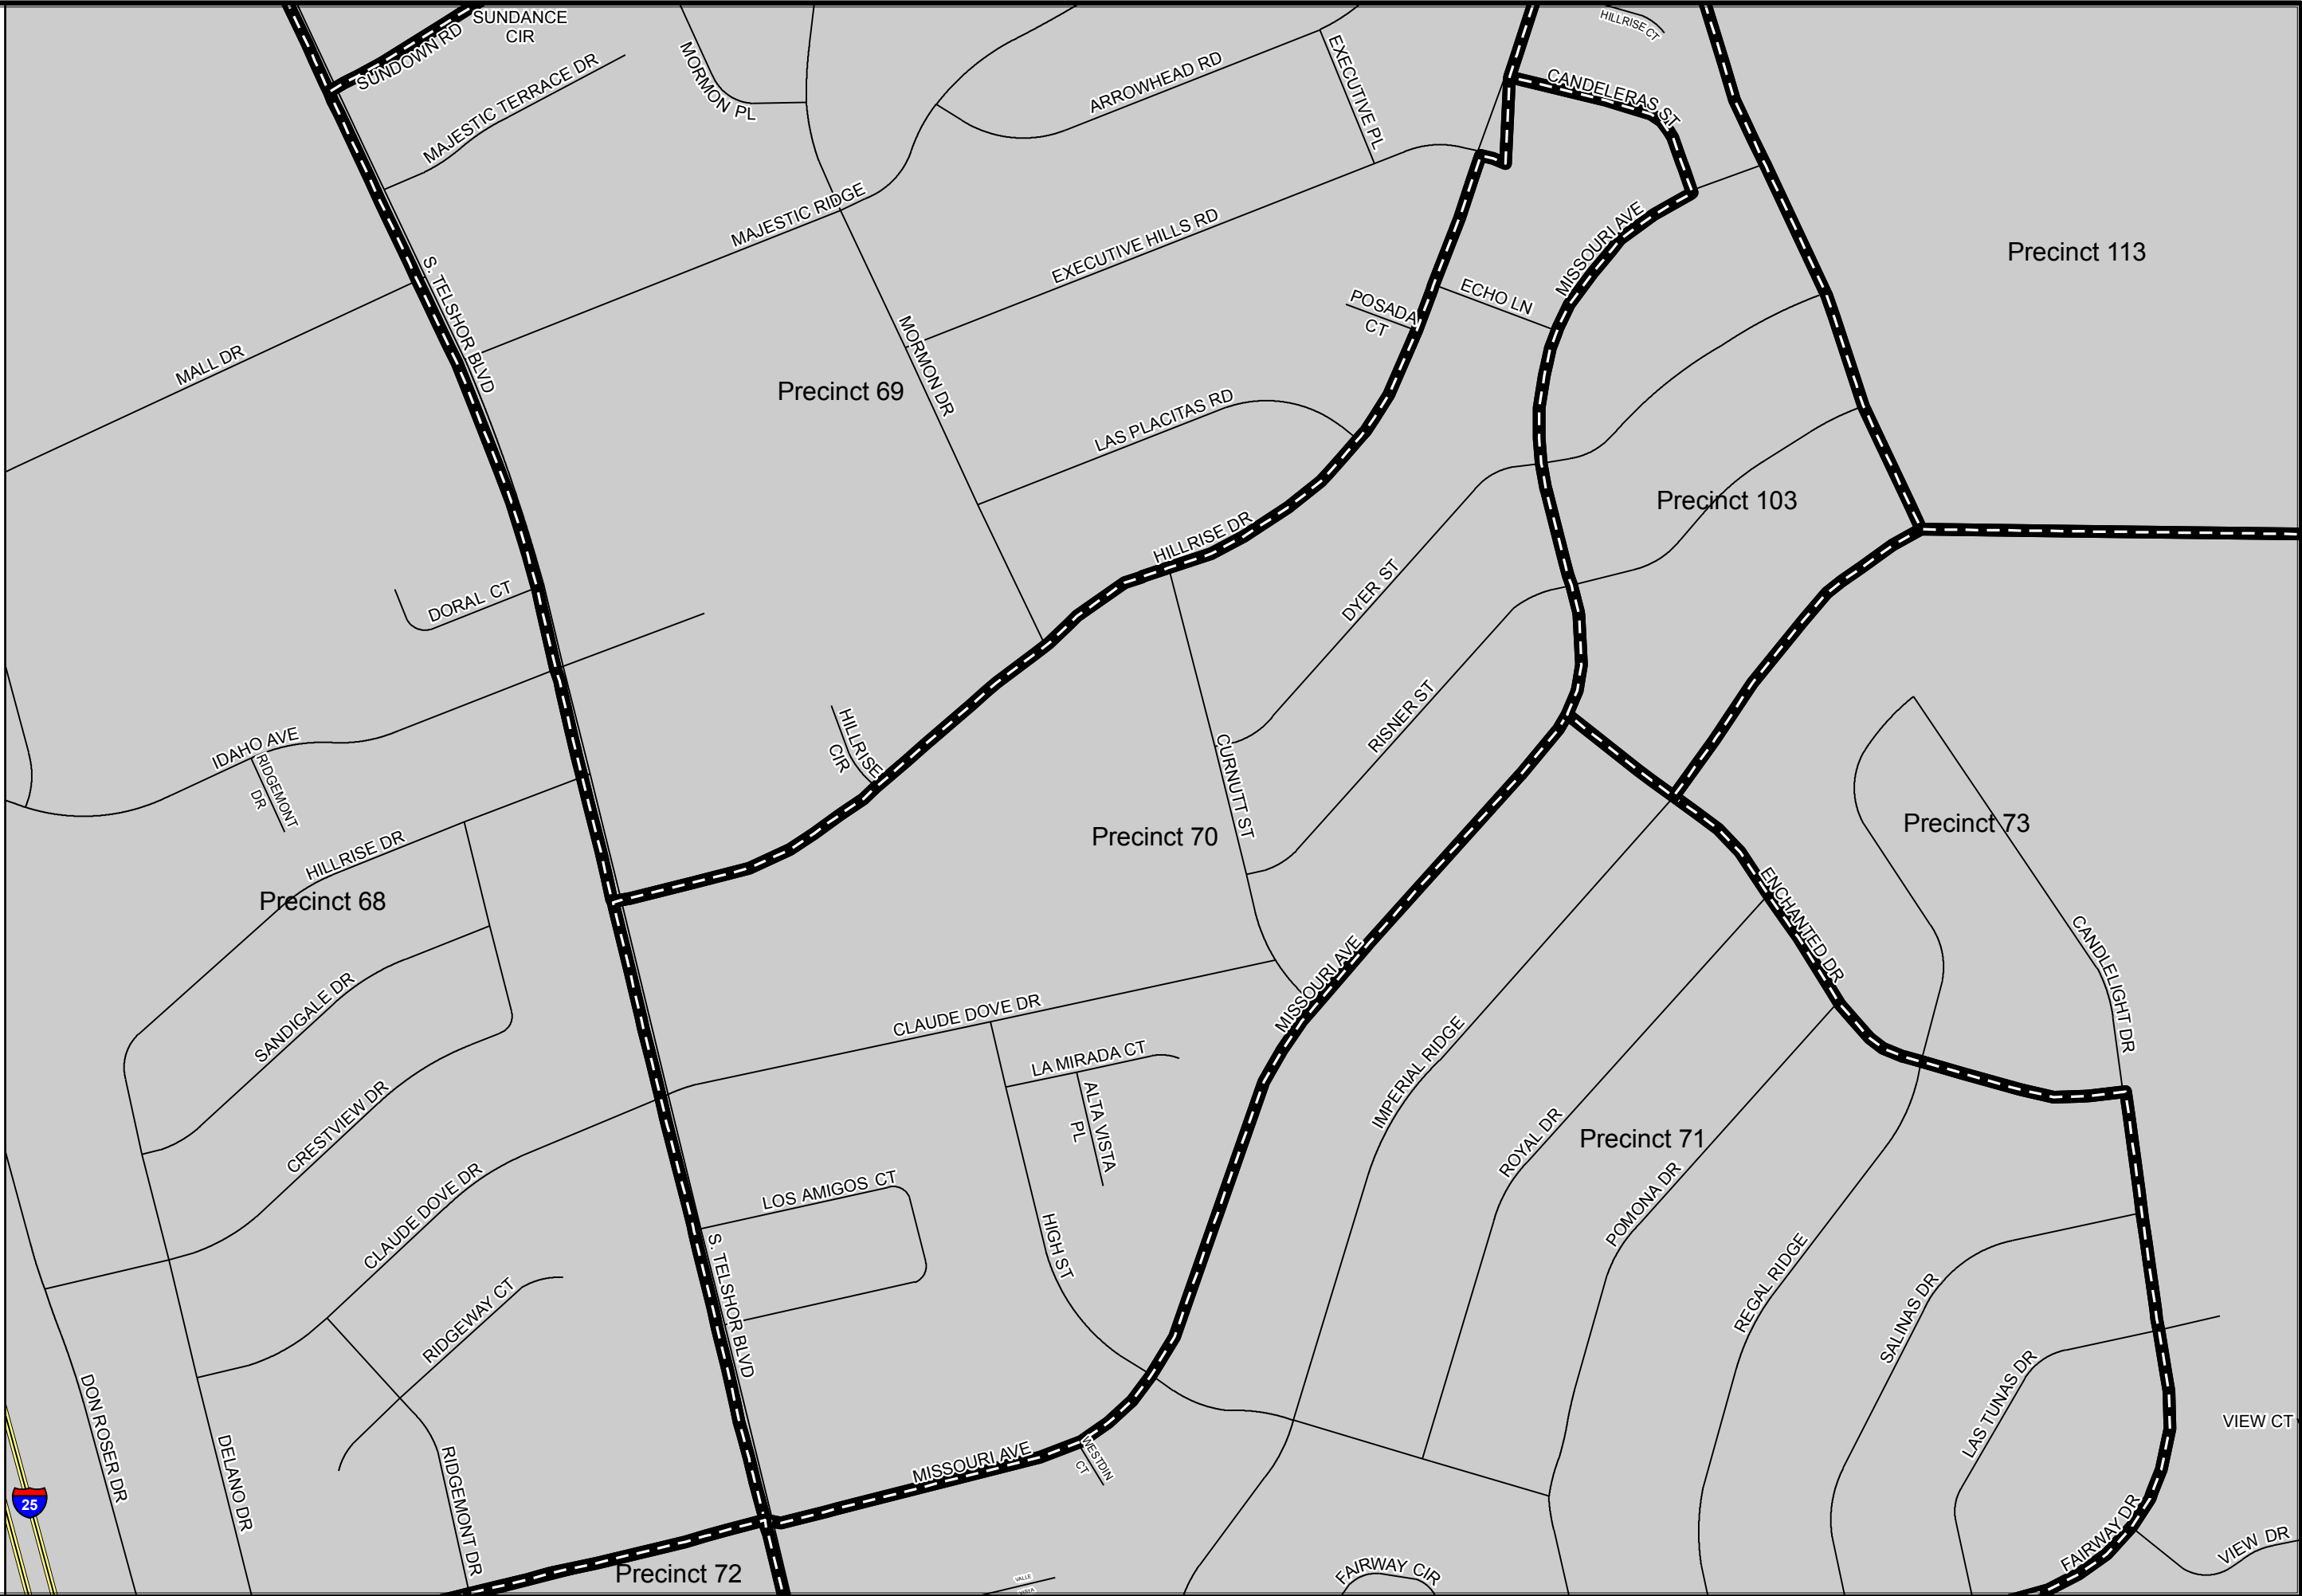

Doña Ana County, NM

Precinct 70

Telshor

POLLING LOCATION
Refer to Voting Convenience Center List

Legend

-  Precinct Boundary
-  Precinct 70
-  EBID Canals
-  Rio Grande
- Roads**
-  OTHER
-  INTERSTATE
-  RAMP
-  HIGHWAY; STATE ROAD
-  CLOSED/GATED
-  Rail

ROYAL DR

Precinct 71

POMONA DR

REGAL RIDGE

SALINAS DR

LAS TUNAS DR

FAIRWAY DR

VIEW DR