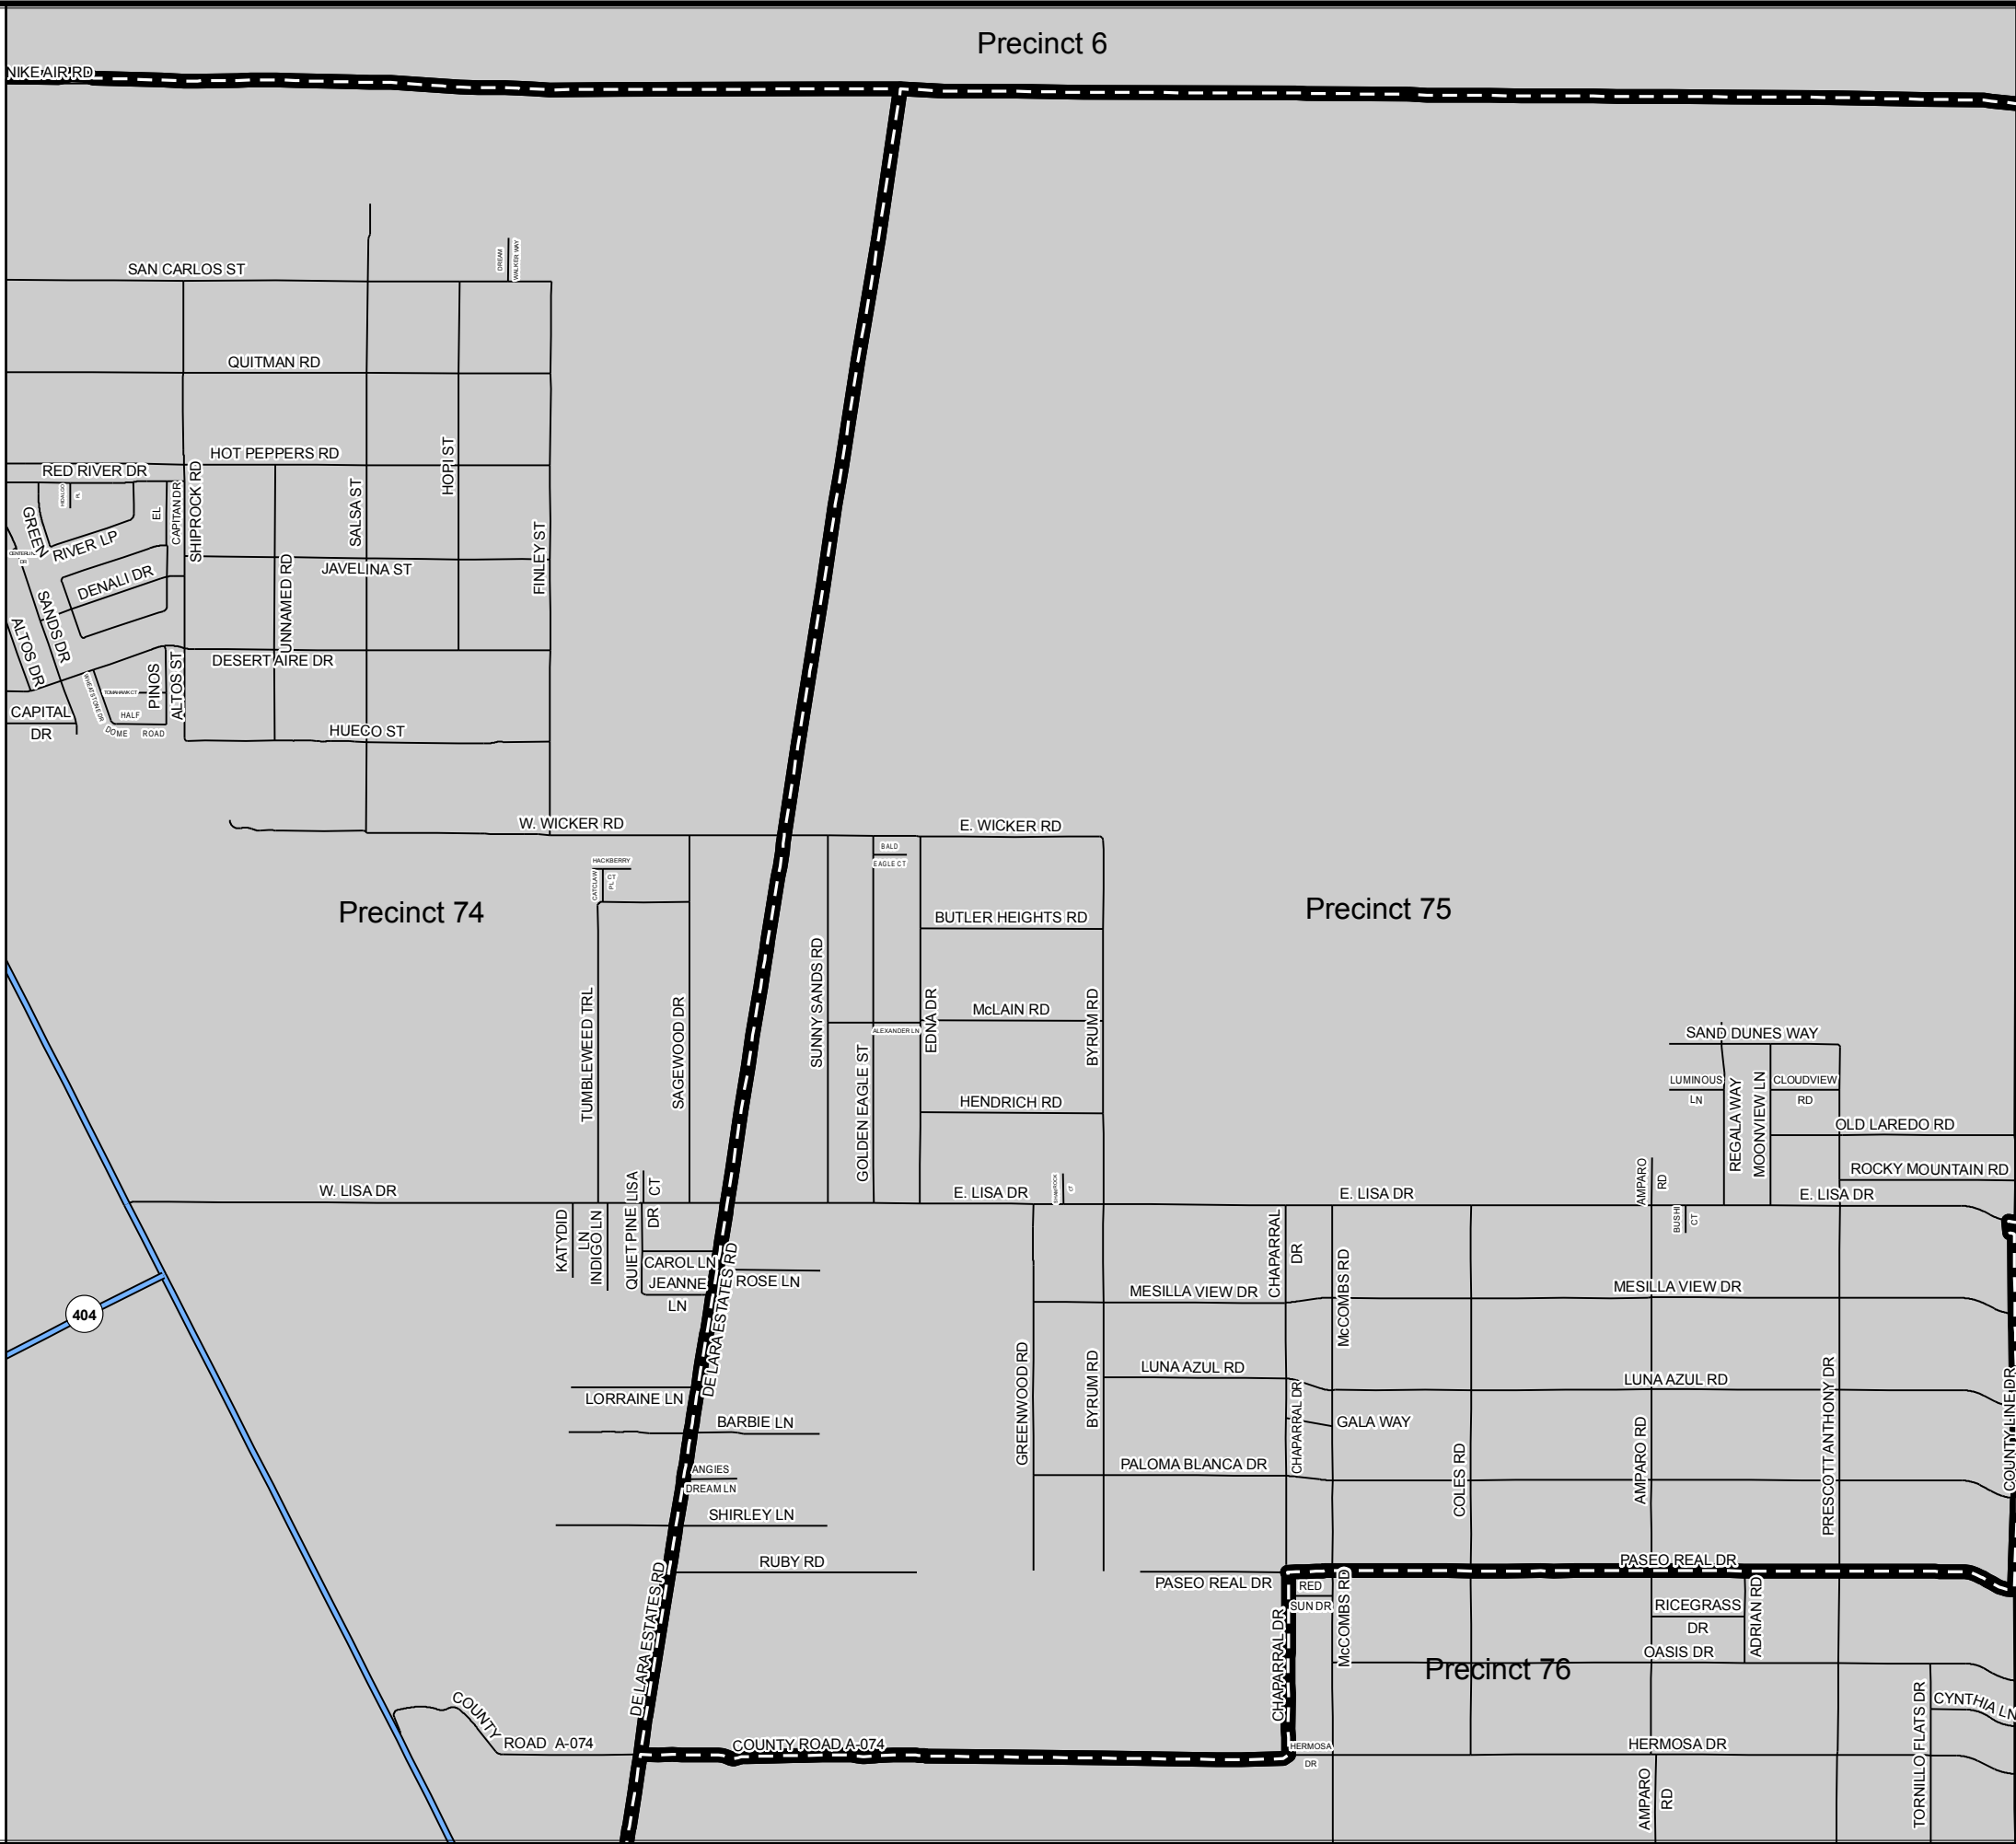

Doña Ana County, NM

Precinct 75

Chaparral North

POLLING LOCATION

Refer to Voting Convenience Center List

Legend

-  Precinct Boundary
-  Precinct 75
-  EBID Canals
-  Rio Grande
- Roads**
-  OTHER
-  INTERSTATE
-  RAMP
-  HIGHWAY; STATE ROAD
-  CLOSED/GATED
-  Rail

Precinct 6

Precinct 74

Precinct 75

Precinct 76