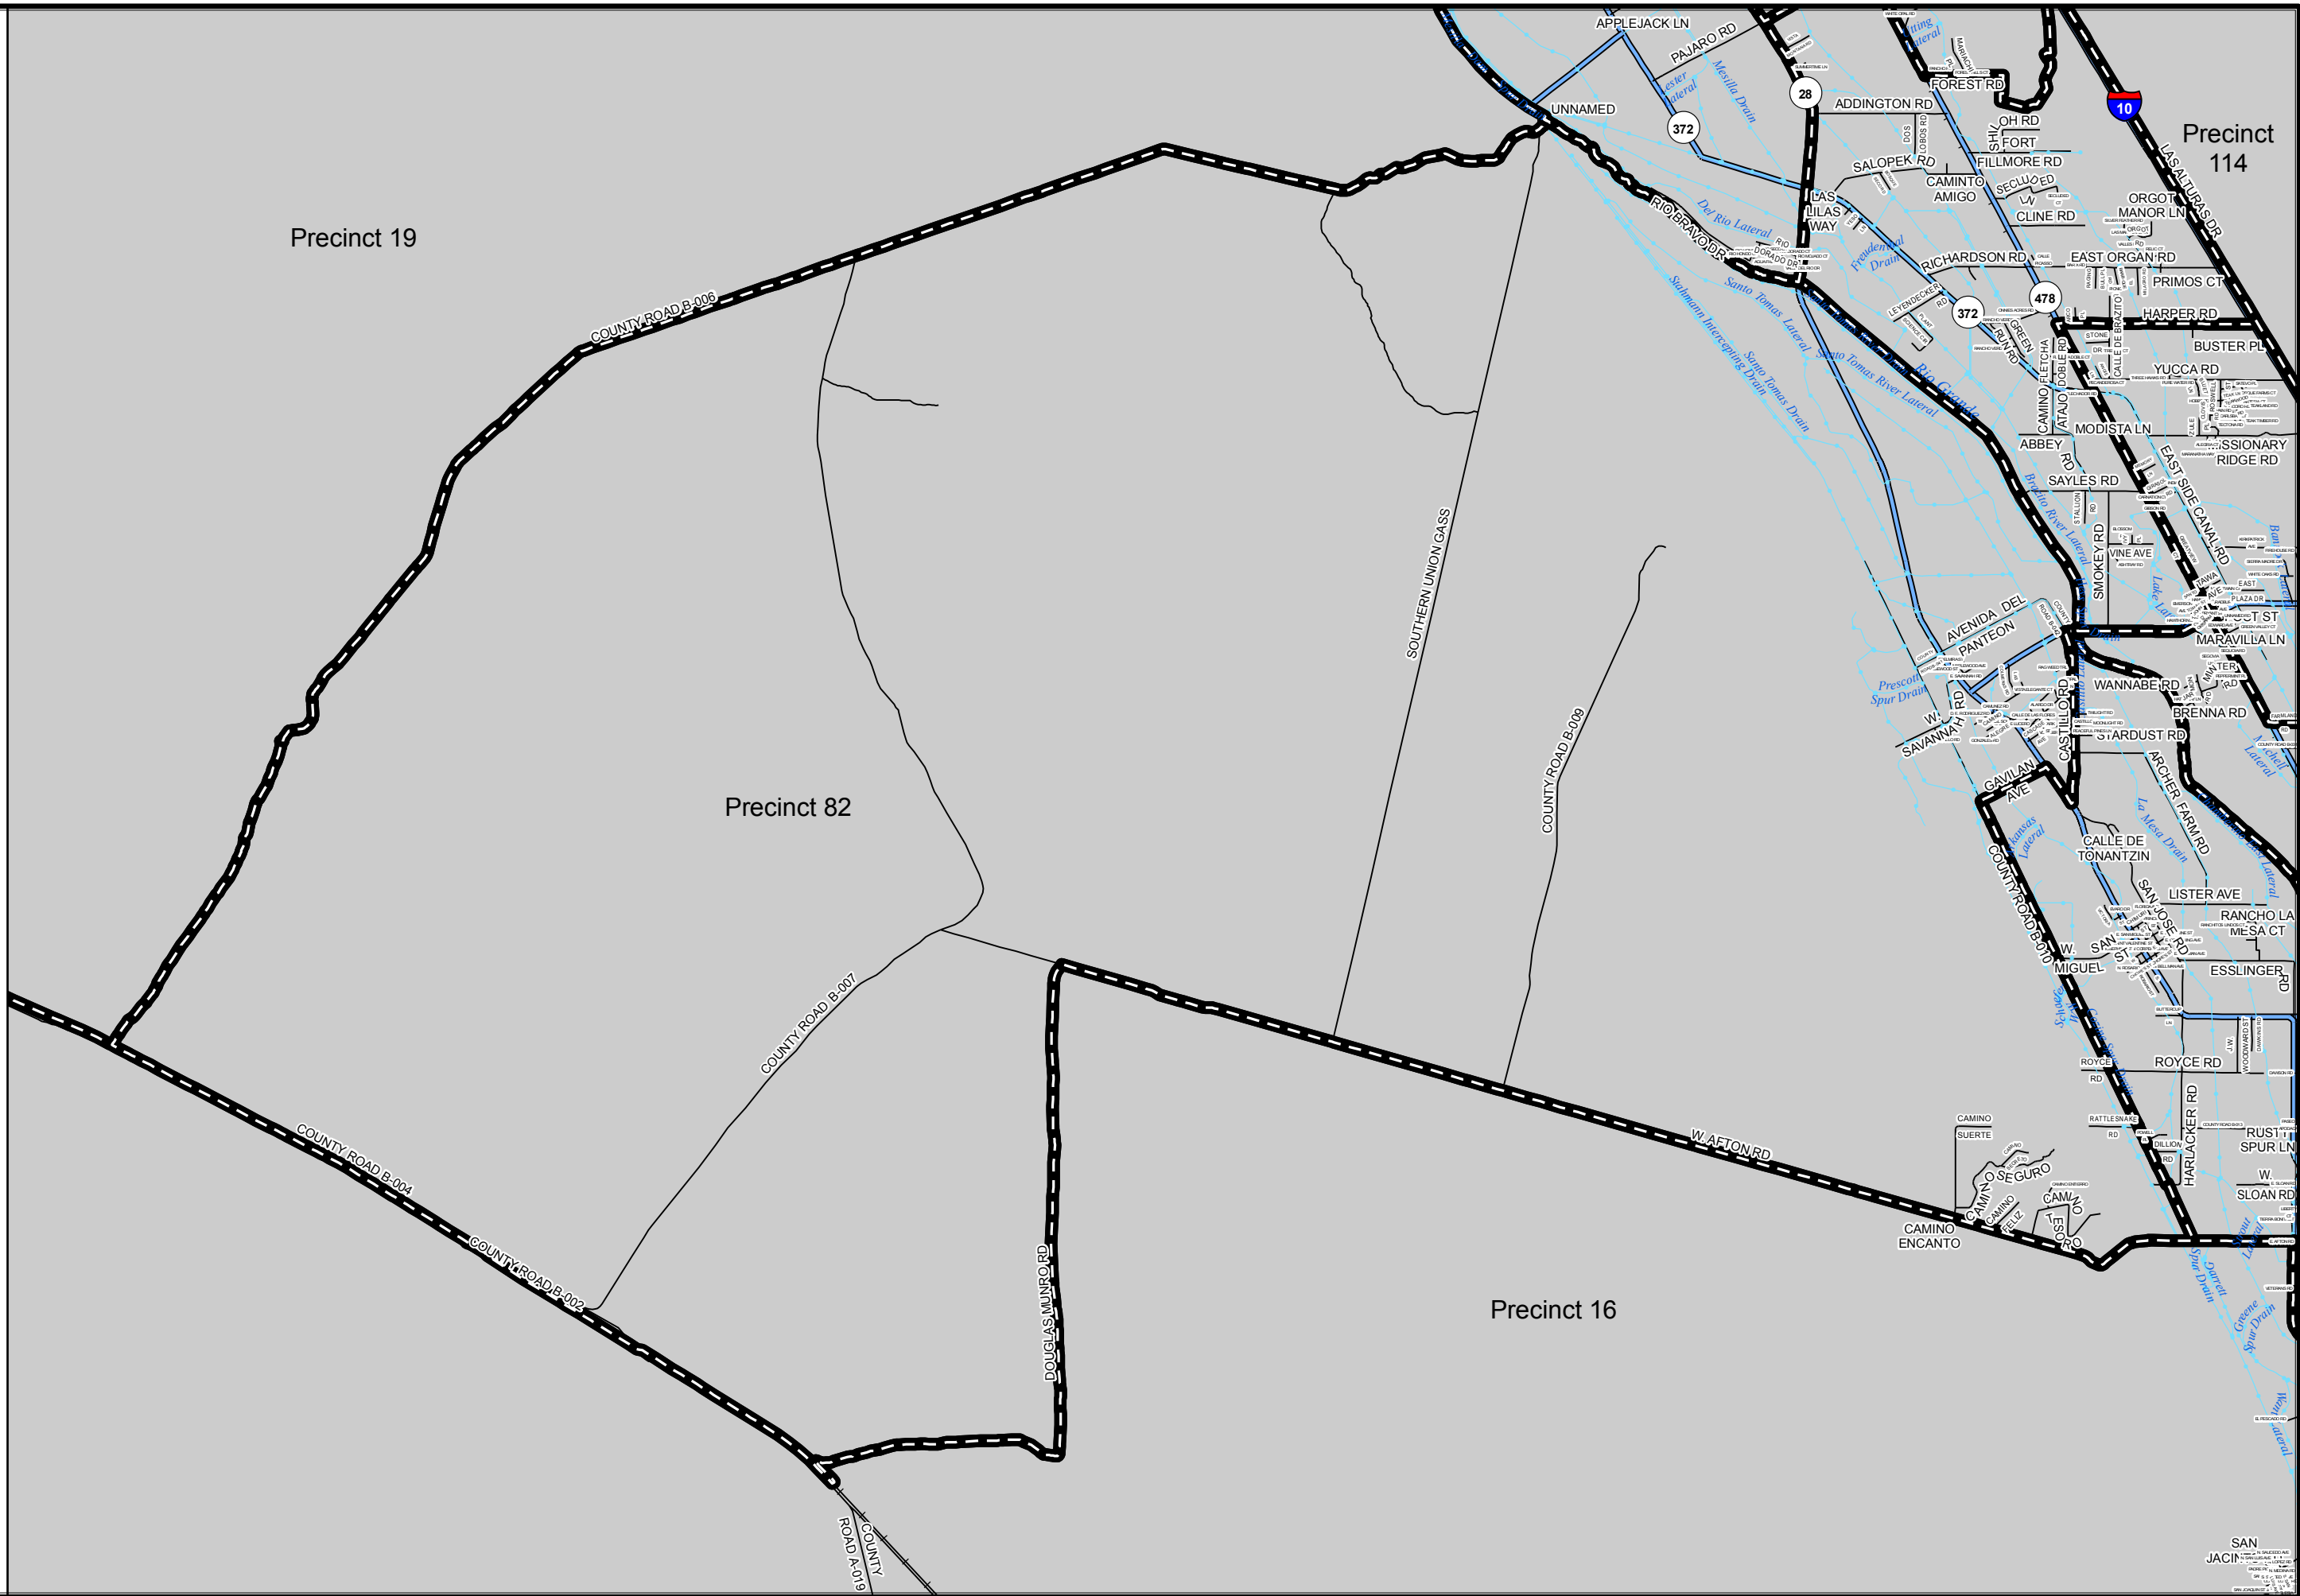

Doña Ana County, NM

Precinct 82

San Miguel

POLLING LOCATION
Refer to Voting Convenience Center List

Legend

- Precinct Boundary
- Precinct 82
- EBID Canals
- Rio Grande
- Roads**
- OTHER
- INTERSTATE
- RAMP
- HIGHWAY; STATE ROAD
- CLOSED/GATED
- Rail

SAN JACIN