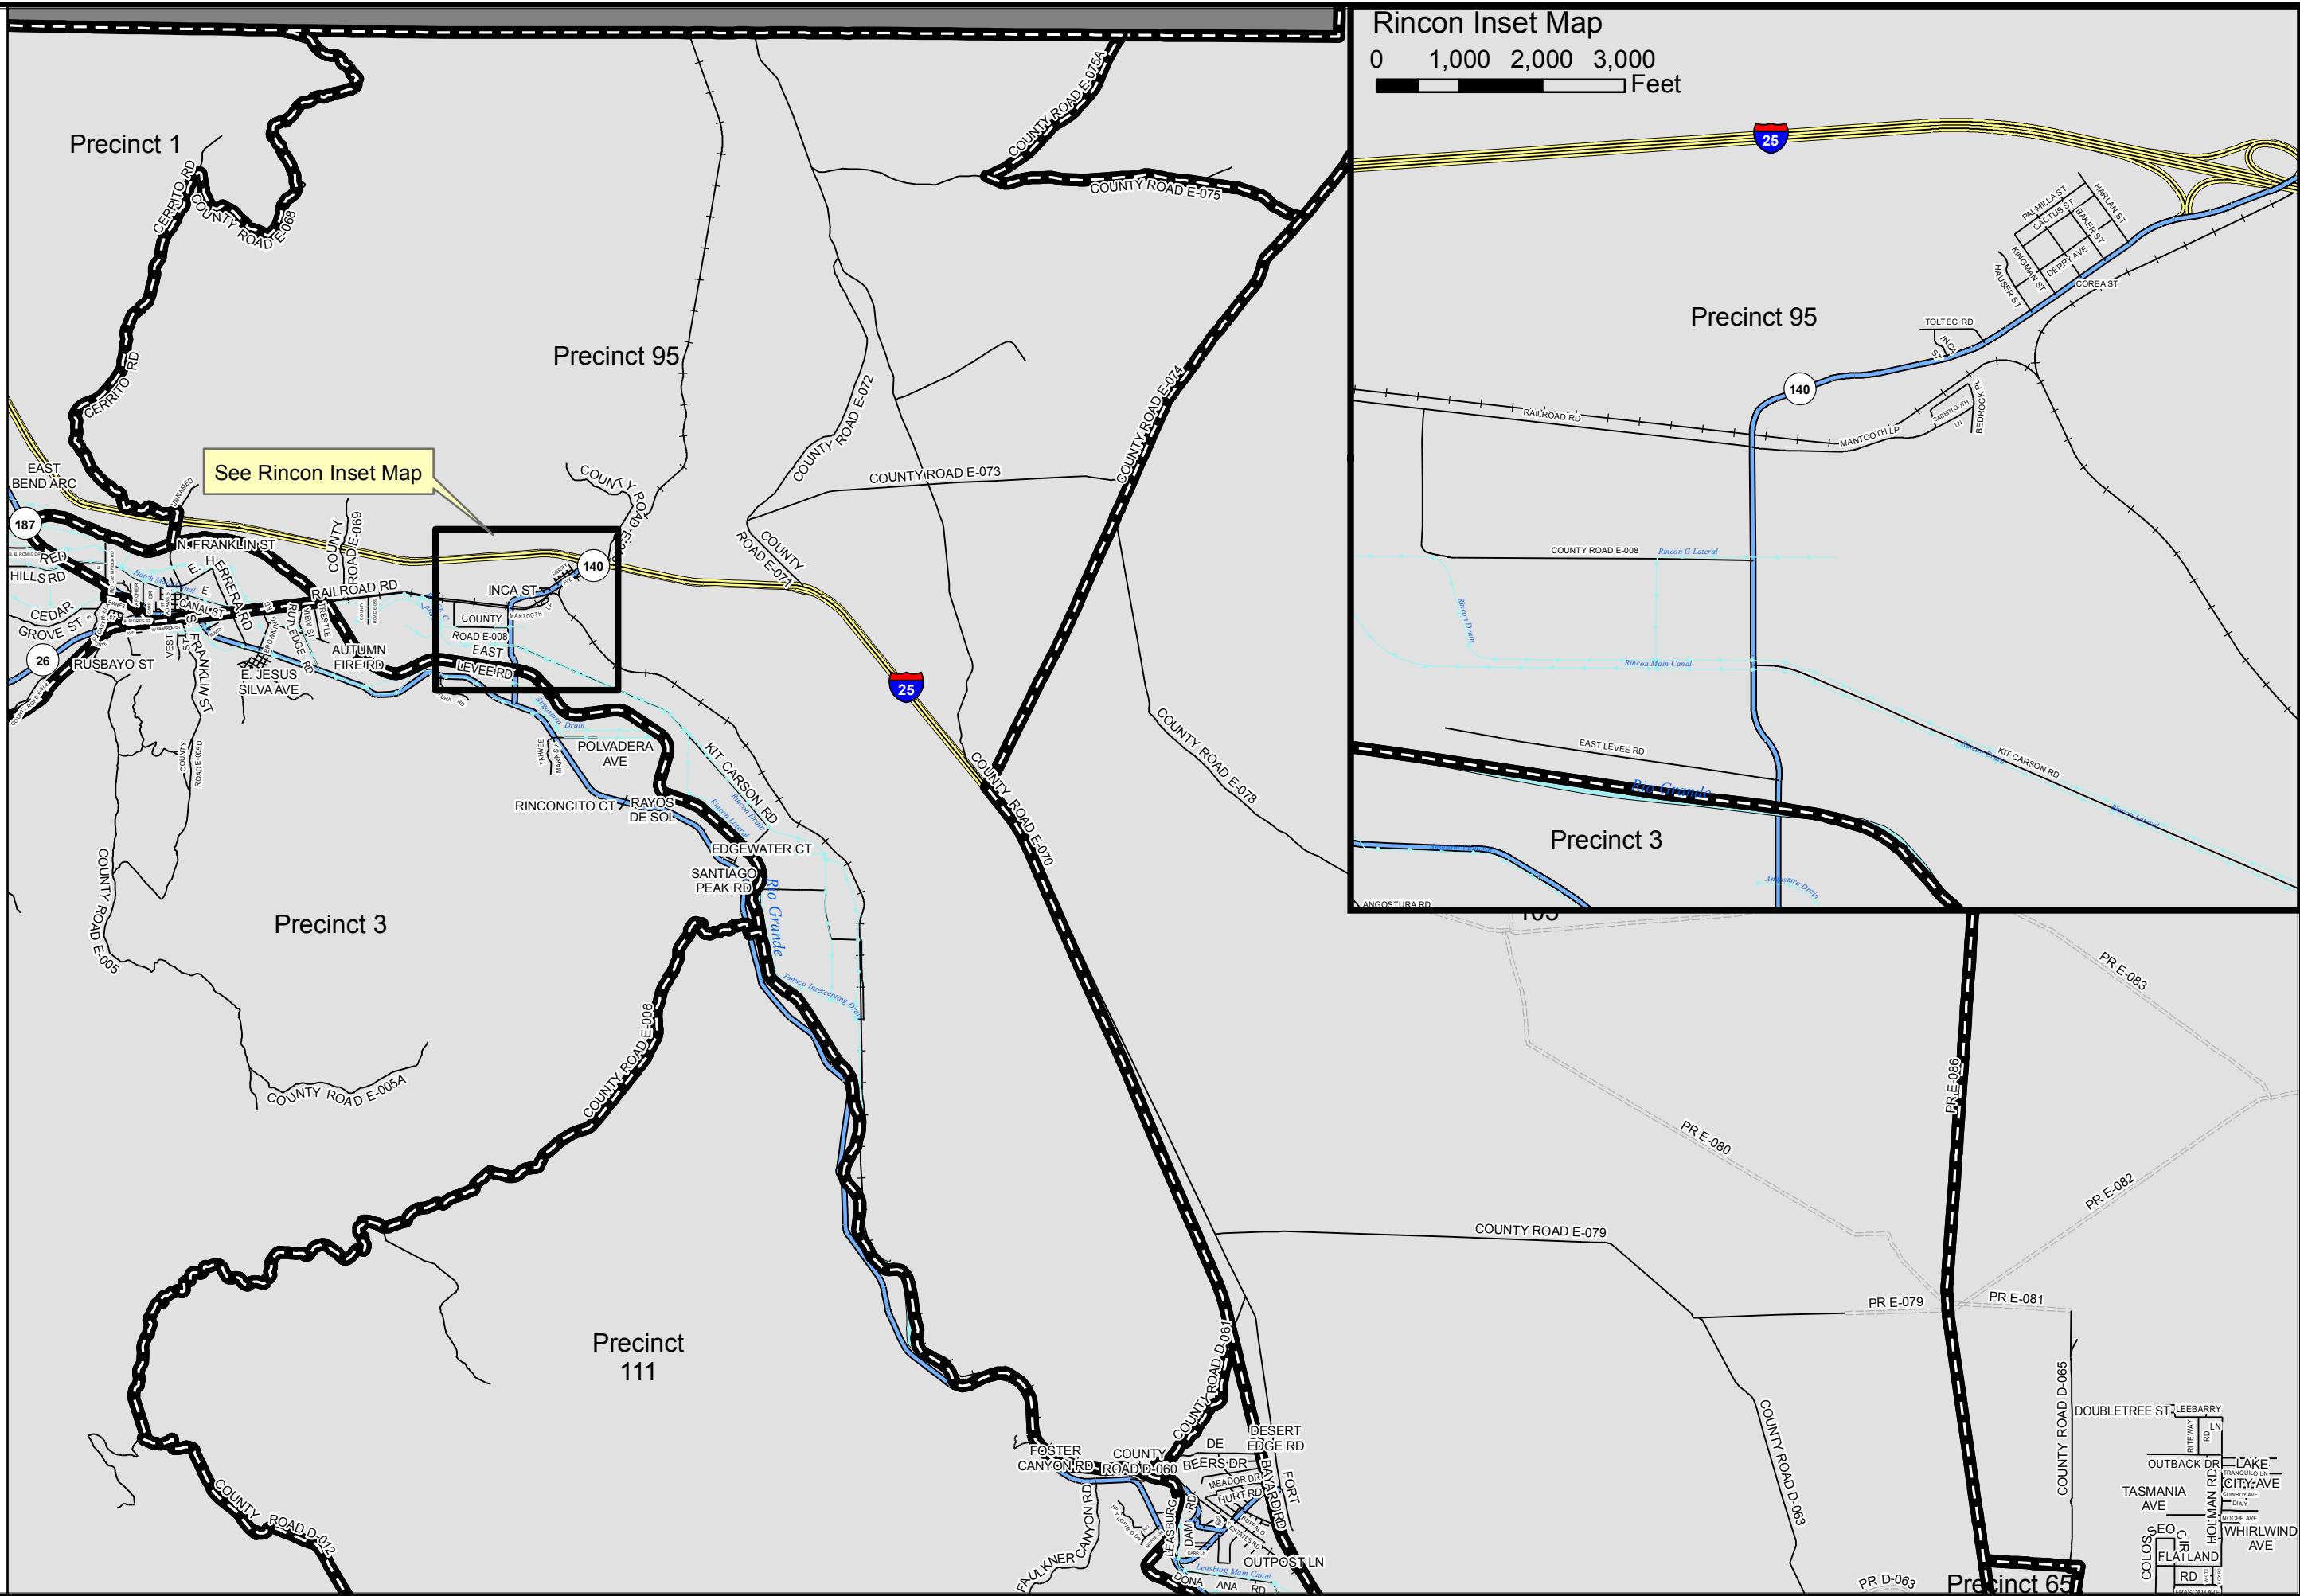

Doña Ana County, NM

Precinct 95

Rincon

POLLING LOCATION
Refer to Voting Convenience Center List

Legend

- Precinct Boundary
- Precinct 95
- EBID Canals
- Rio Grande
- Roads**
- OTHER
- INTERSTATE
- RAMP
- HIGHWAY; STATE ROAD
- CLOSED/GATED
- Rail

Rincon Inset Map