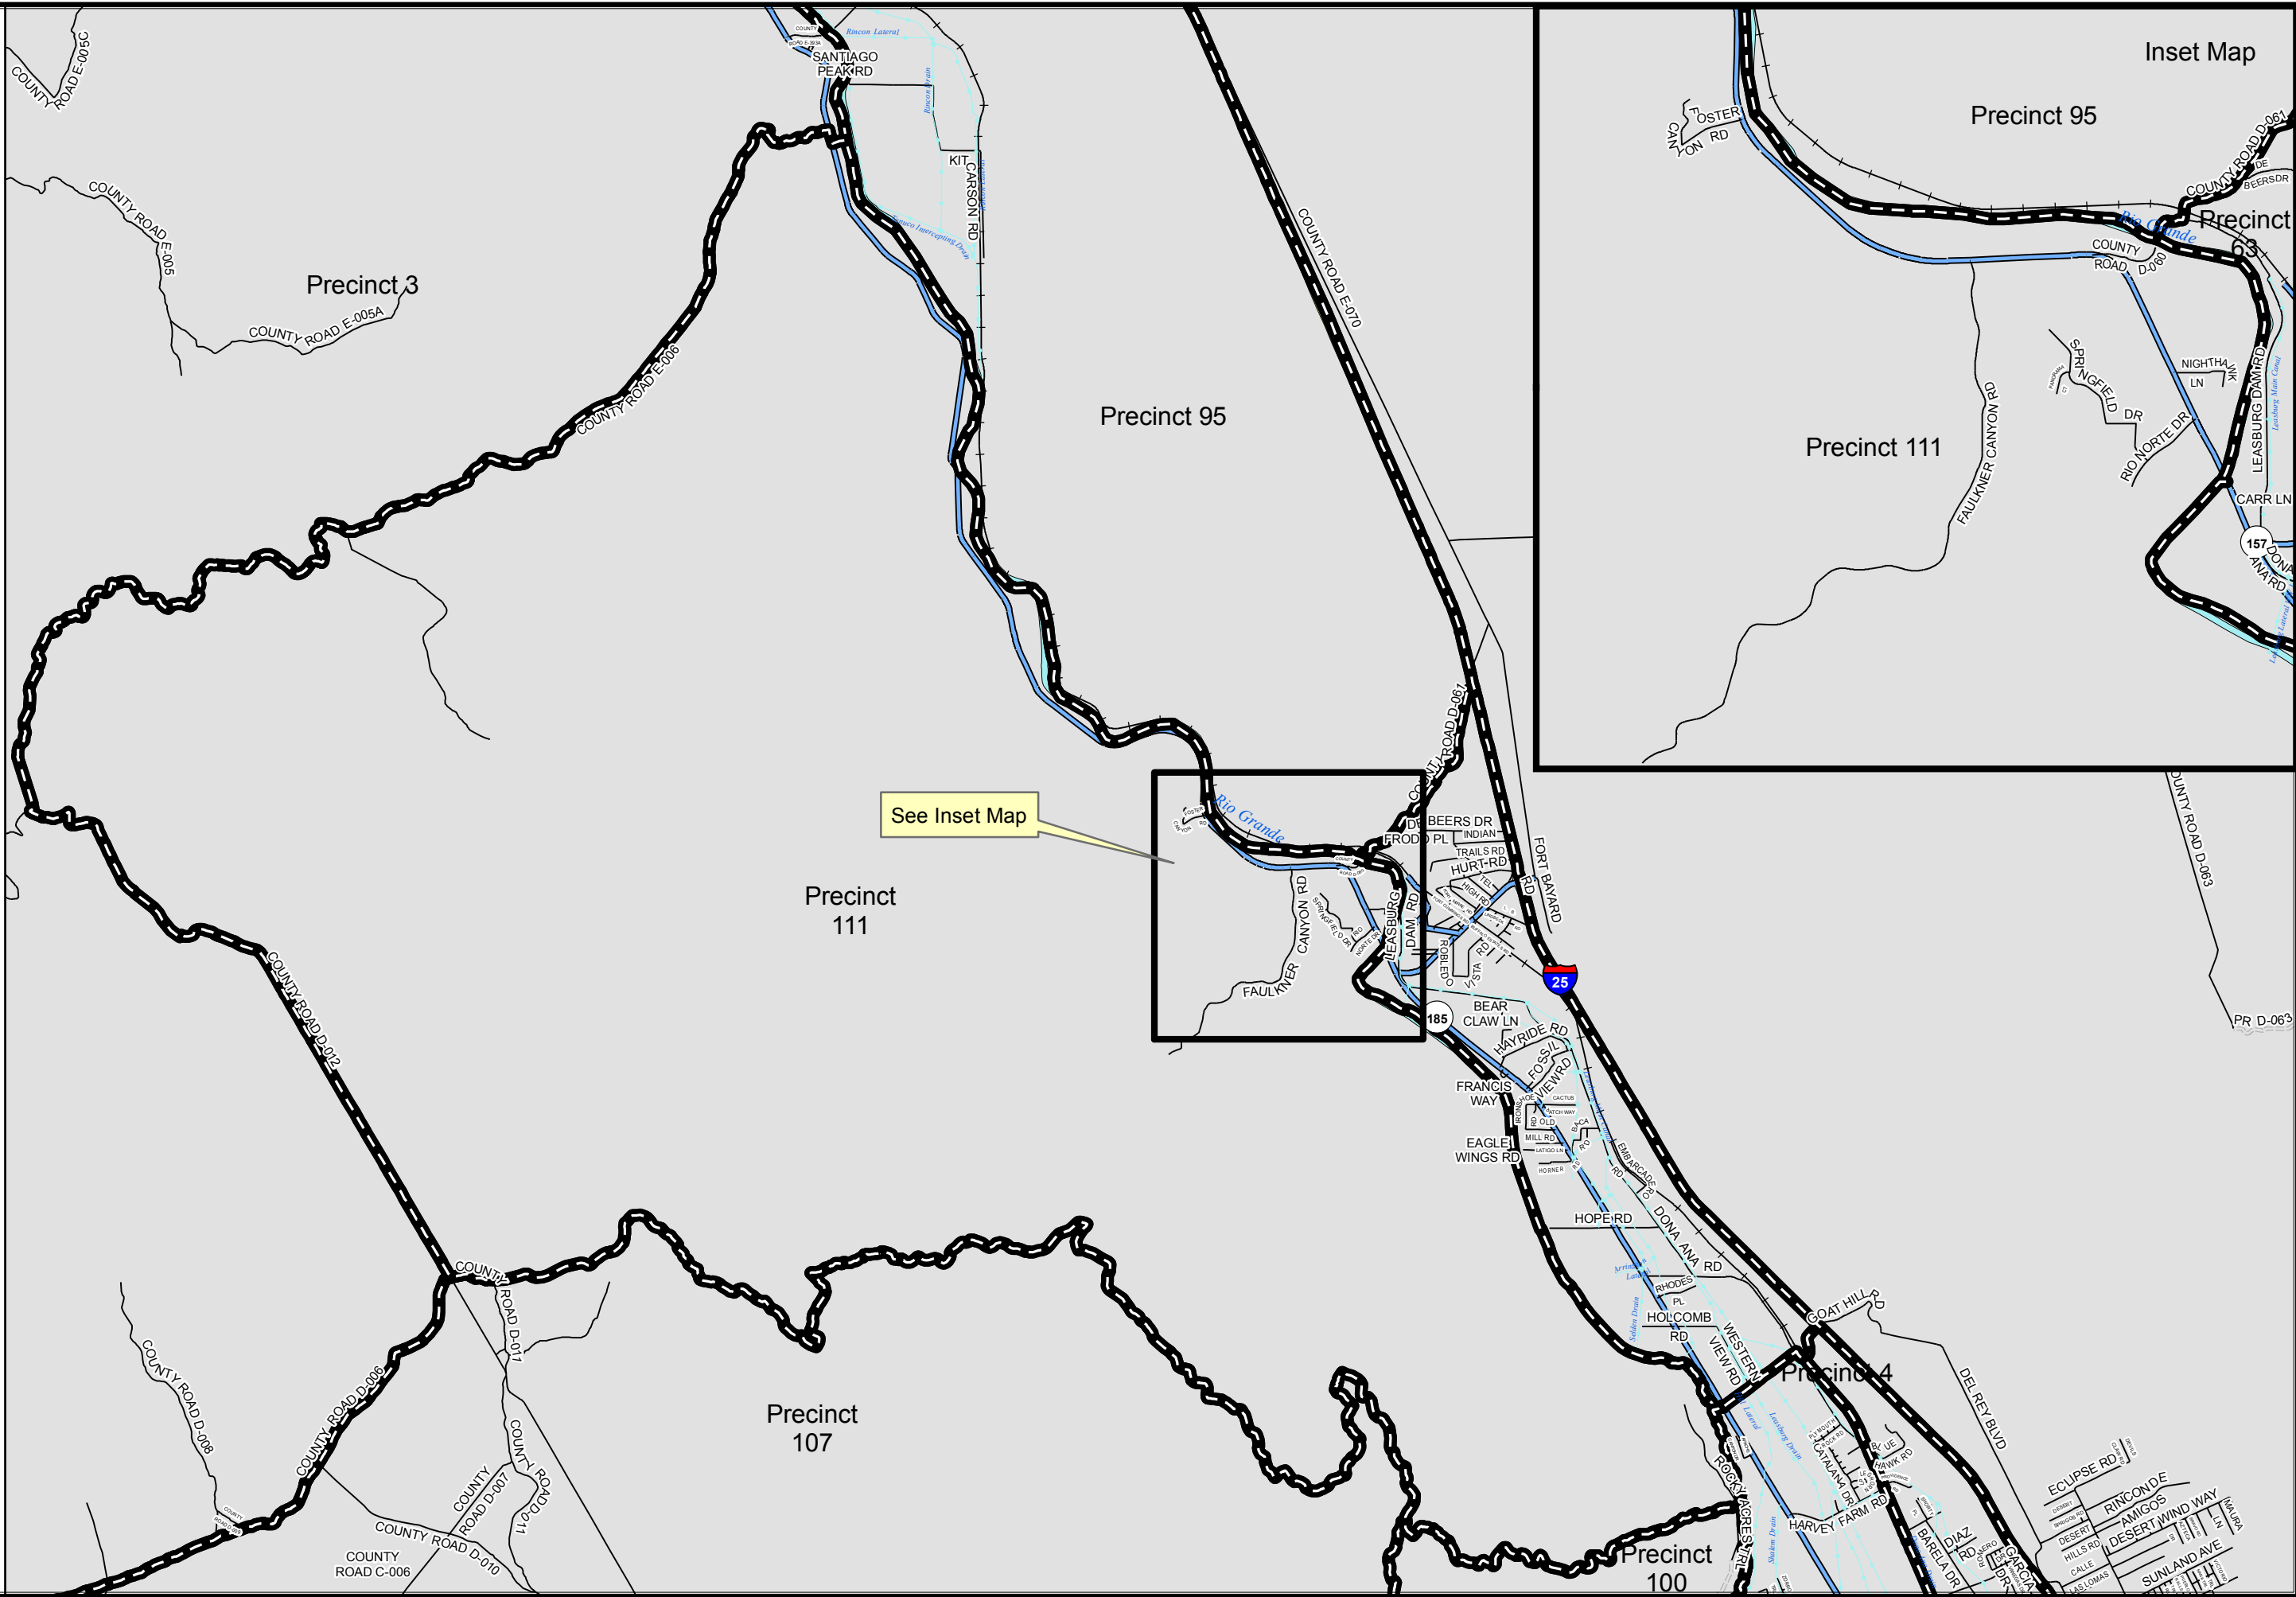

Doña Ana County, NM

Precinct 111

Radium Springs

POLLING LOCATION

Refer to Voting Convenience Center List

Legend

-  Precinct Boundary
-  Precinct 111
-  EBID Canals
-  Rio Grande
- Roads**
-  OTHER
-  INTERSTATE
-  RAMP
-  HIGHWAY; STATE ROAD
-  CLOSED/GATED
-  Rail

See Inset Map

Inset Map

Precinct 95

Precinct 100

Precinct 111

Precinct 95

Precinct 111

Precinct 107

SANTIAGO PEAK RD

See Inset Map

DR BEERS DR

EROD PL

INDIAN

TRAILS RD

HURT RD

FAULKNER CANYON RD

MILL RD

LATIGO LN

HOBNER

HOPE RD

EBURG DR

BARROCO DR

DONA ANA RD

WESTERN VIEW RD