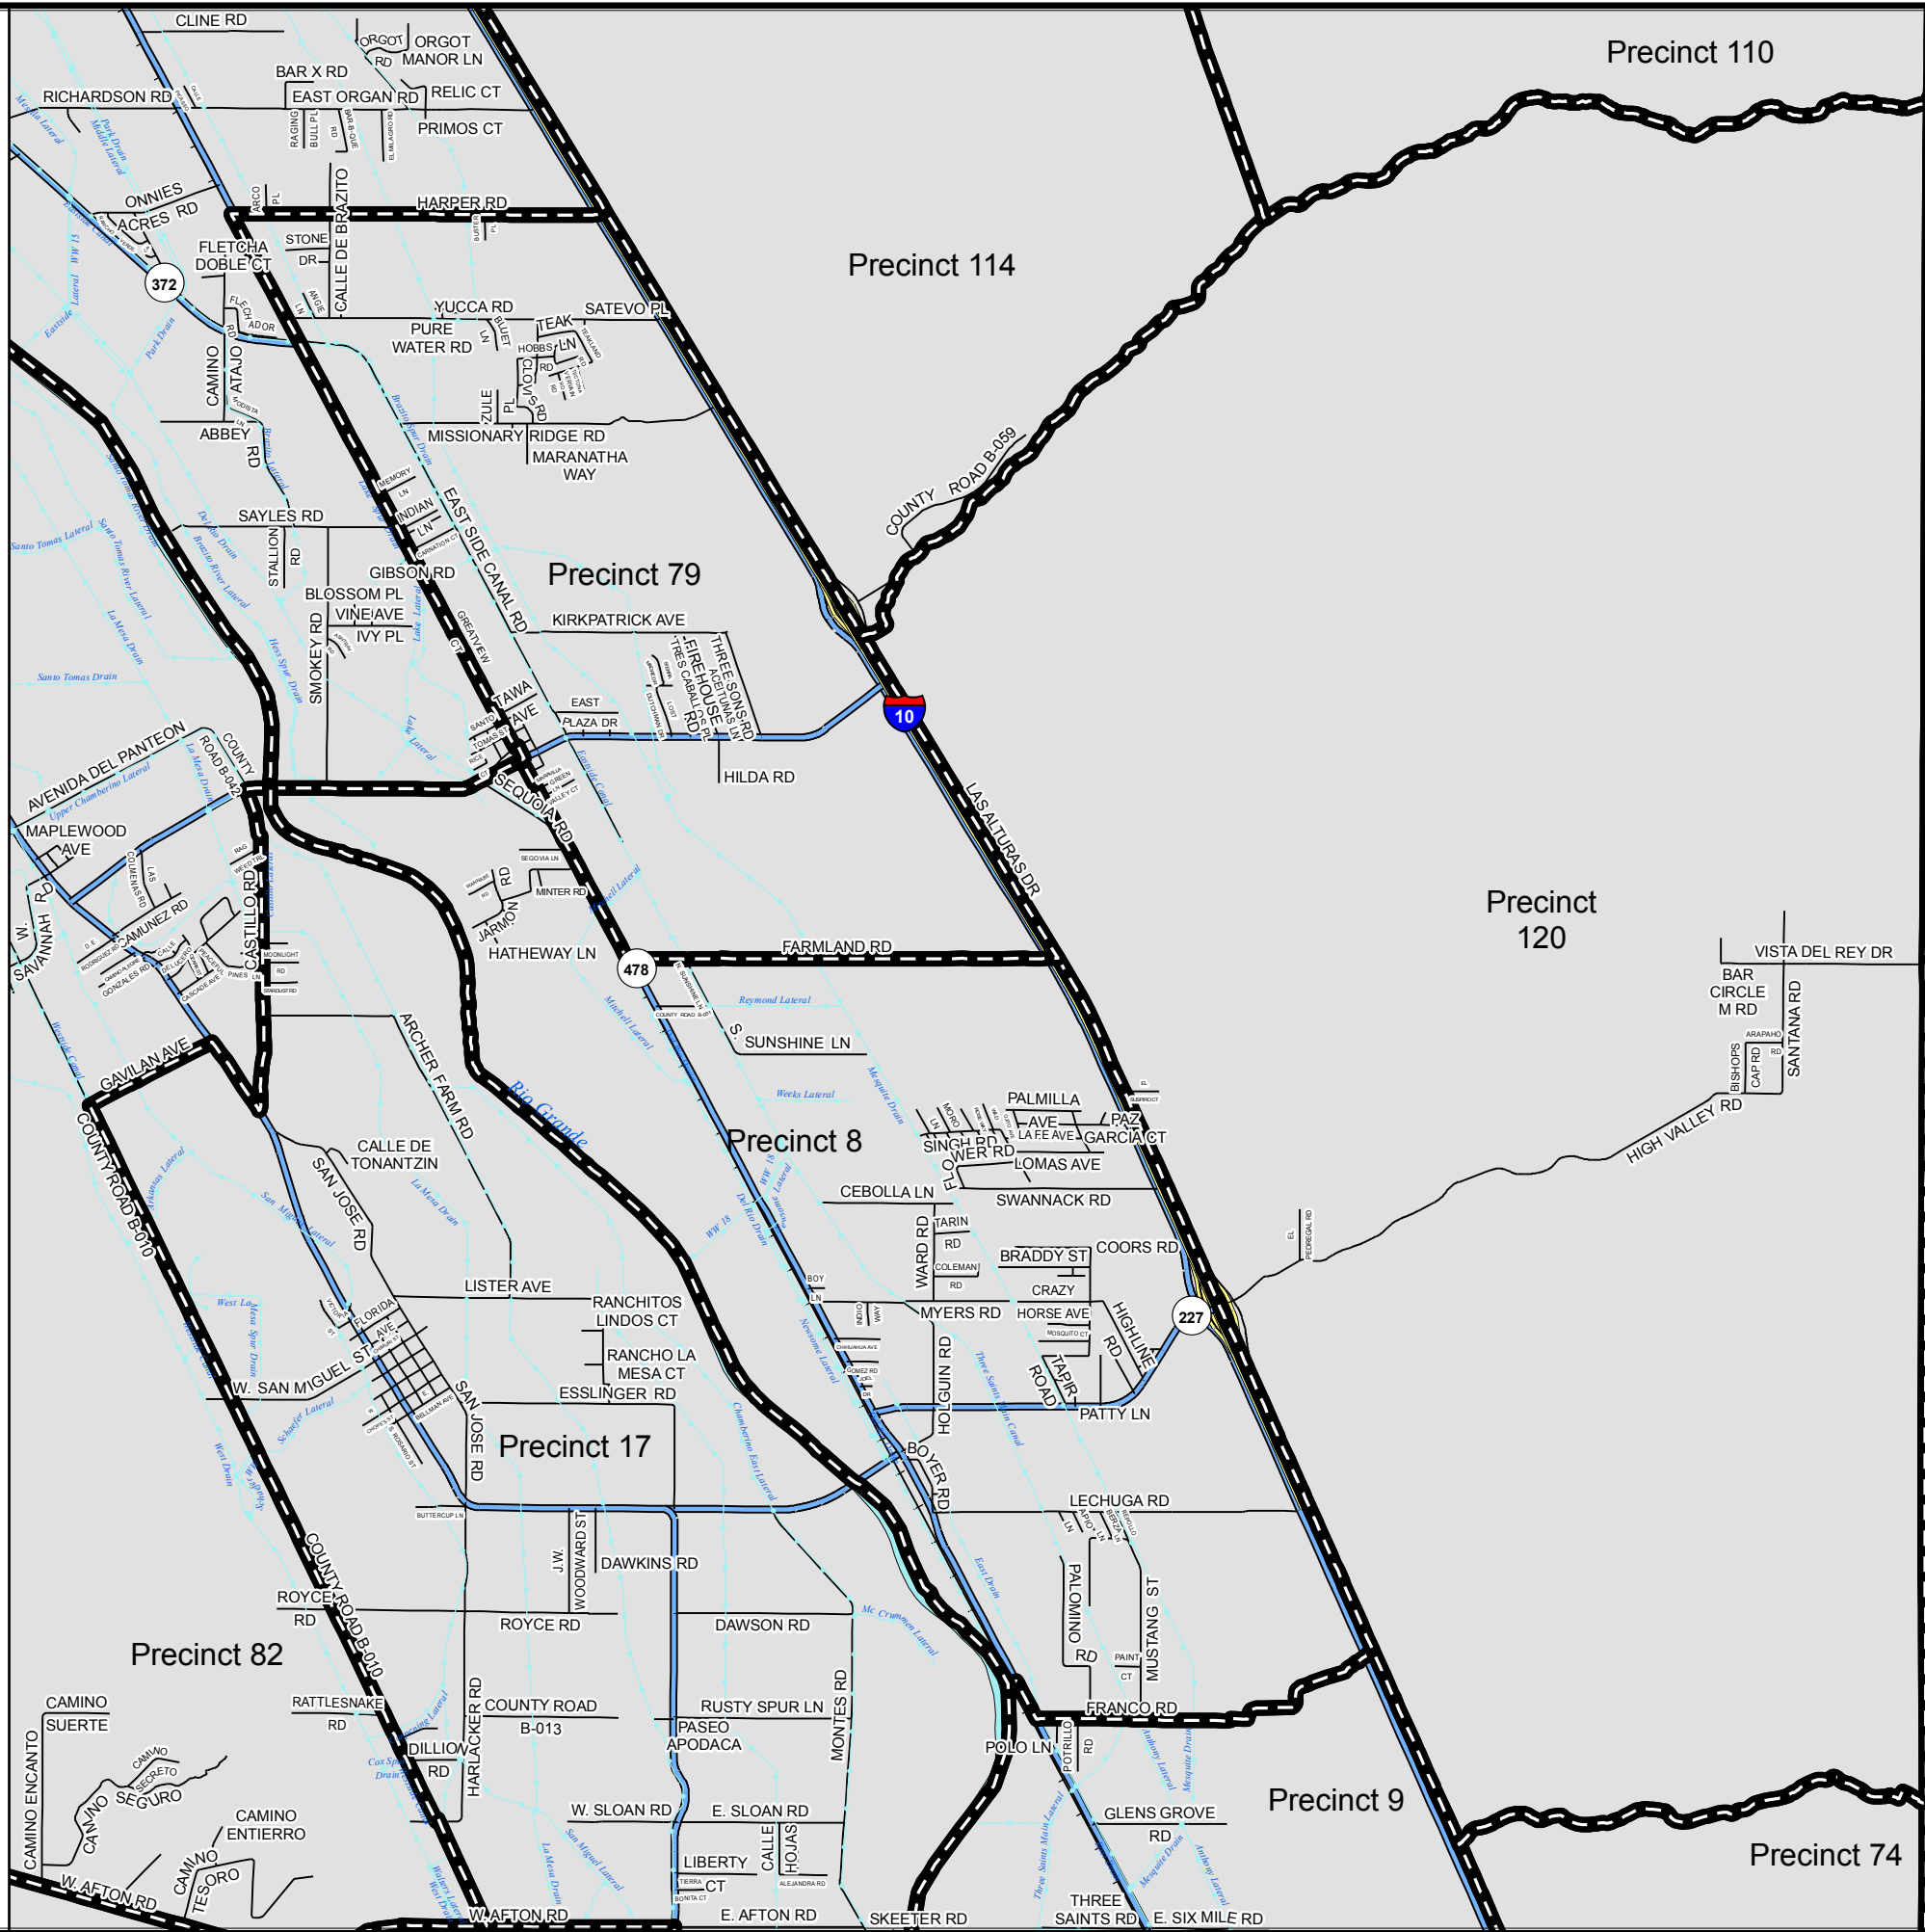

# Doña Ana County, NM

## Precinct 120

Bishop Cap

POLLING LOCATION  
Refer to Voting Convenience Center List

### Legend

- Precinct Boundary
- Precinct 120
- EBID Canals
- Rio Grande
- Roads**
- OTHER
- INTERSTATE
- RAMP
- HIGHWAY; STATE ROAD
- CLOSED/GATED
- Rail

Precinct 6

Precinct 120

Precinct 114

Precinct 110

Precinct 79

Precinct 8

Precinct 17

Precinct 82

Precinct 9

Precinct 74